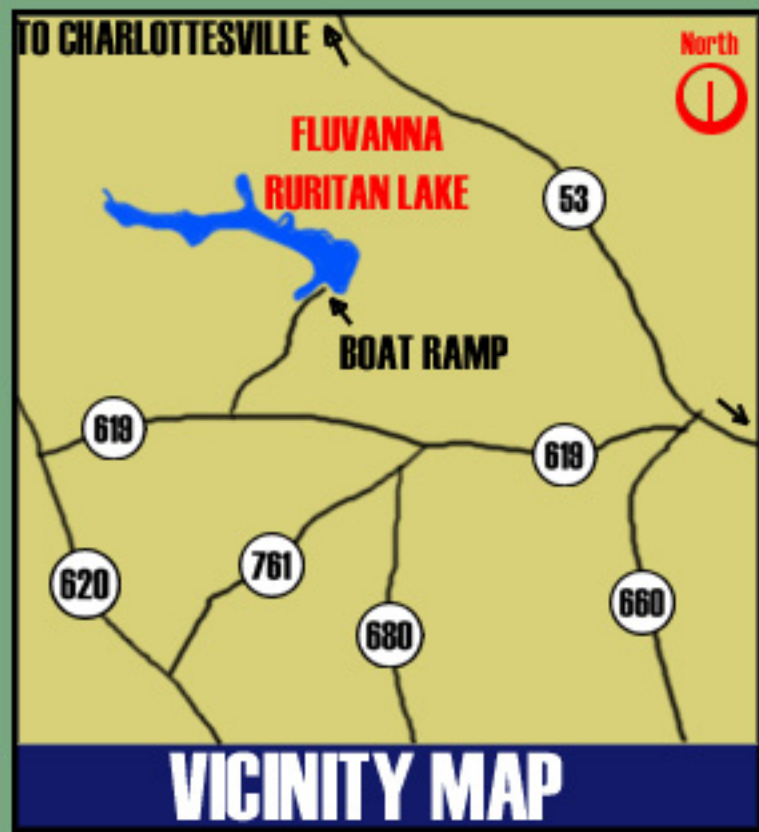

FLUVANNA

RURITAN LAKE

FLUVANNA COUNTY

50 ACRES

5' CONTOUR INTERVALS

● Fish Attractor

PARKING AND
BOAT RAMP

DAM