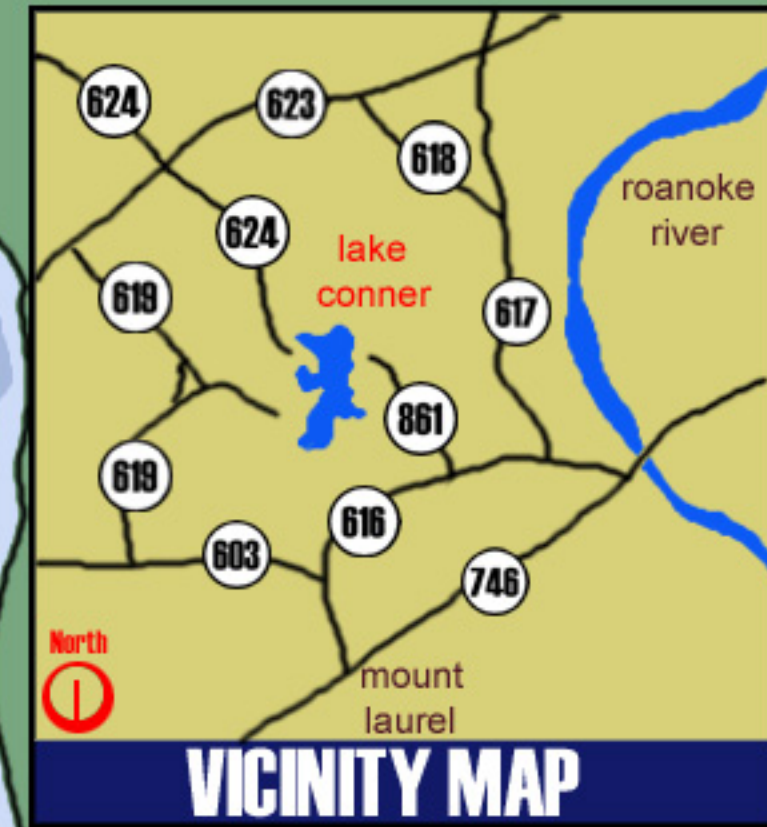

LAKE CONNER

HALIFAX COUNTY

110 ACRES

2' CONTOUR INTERVALS