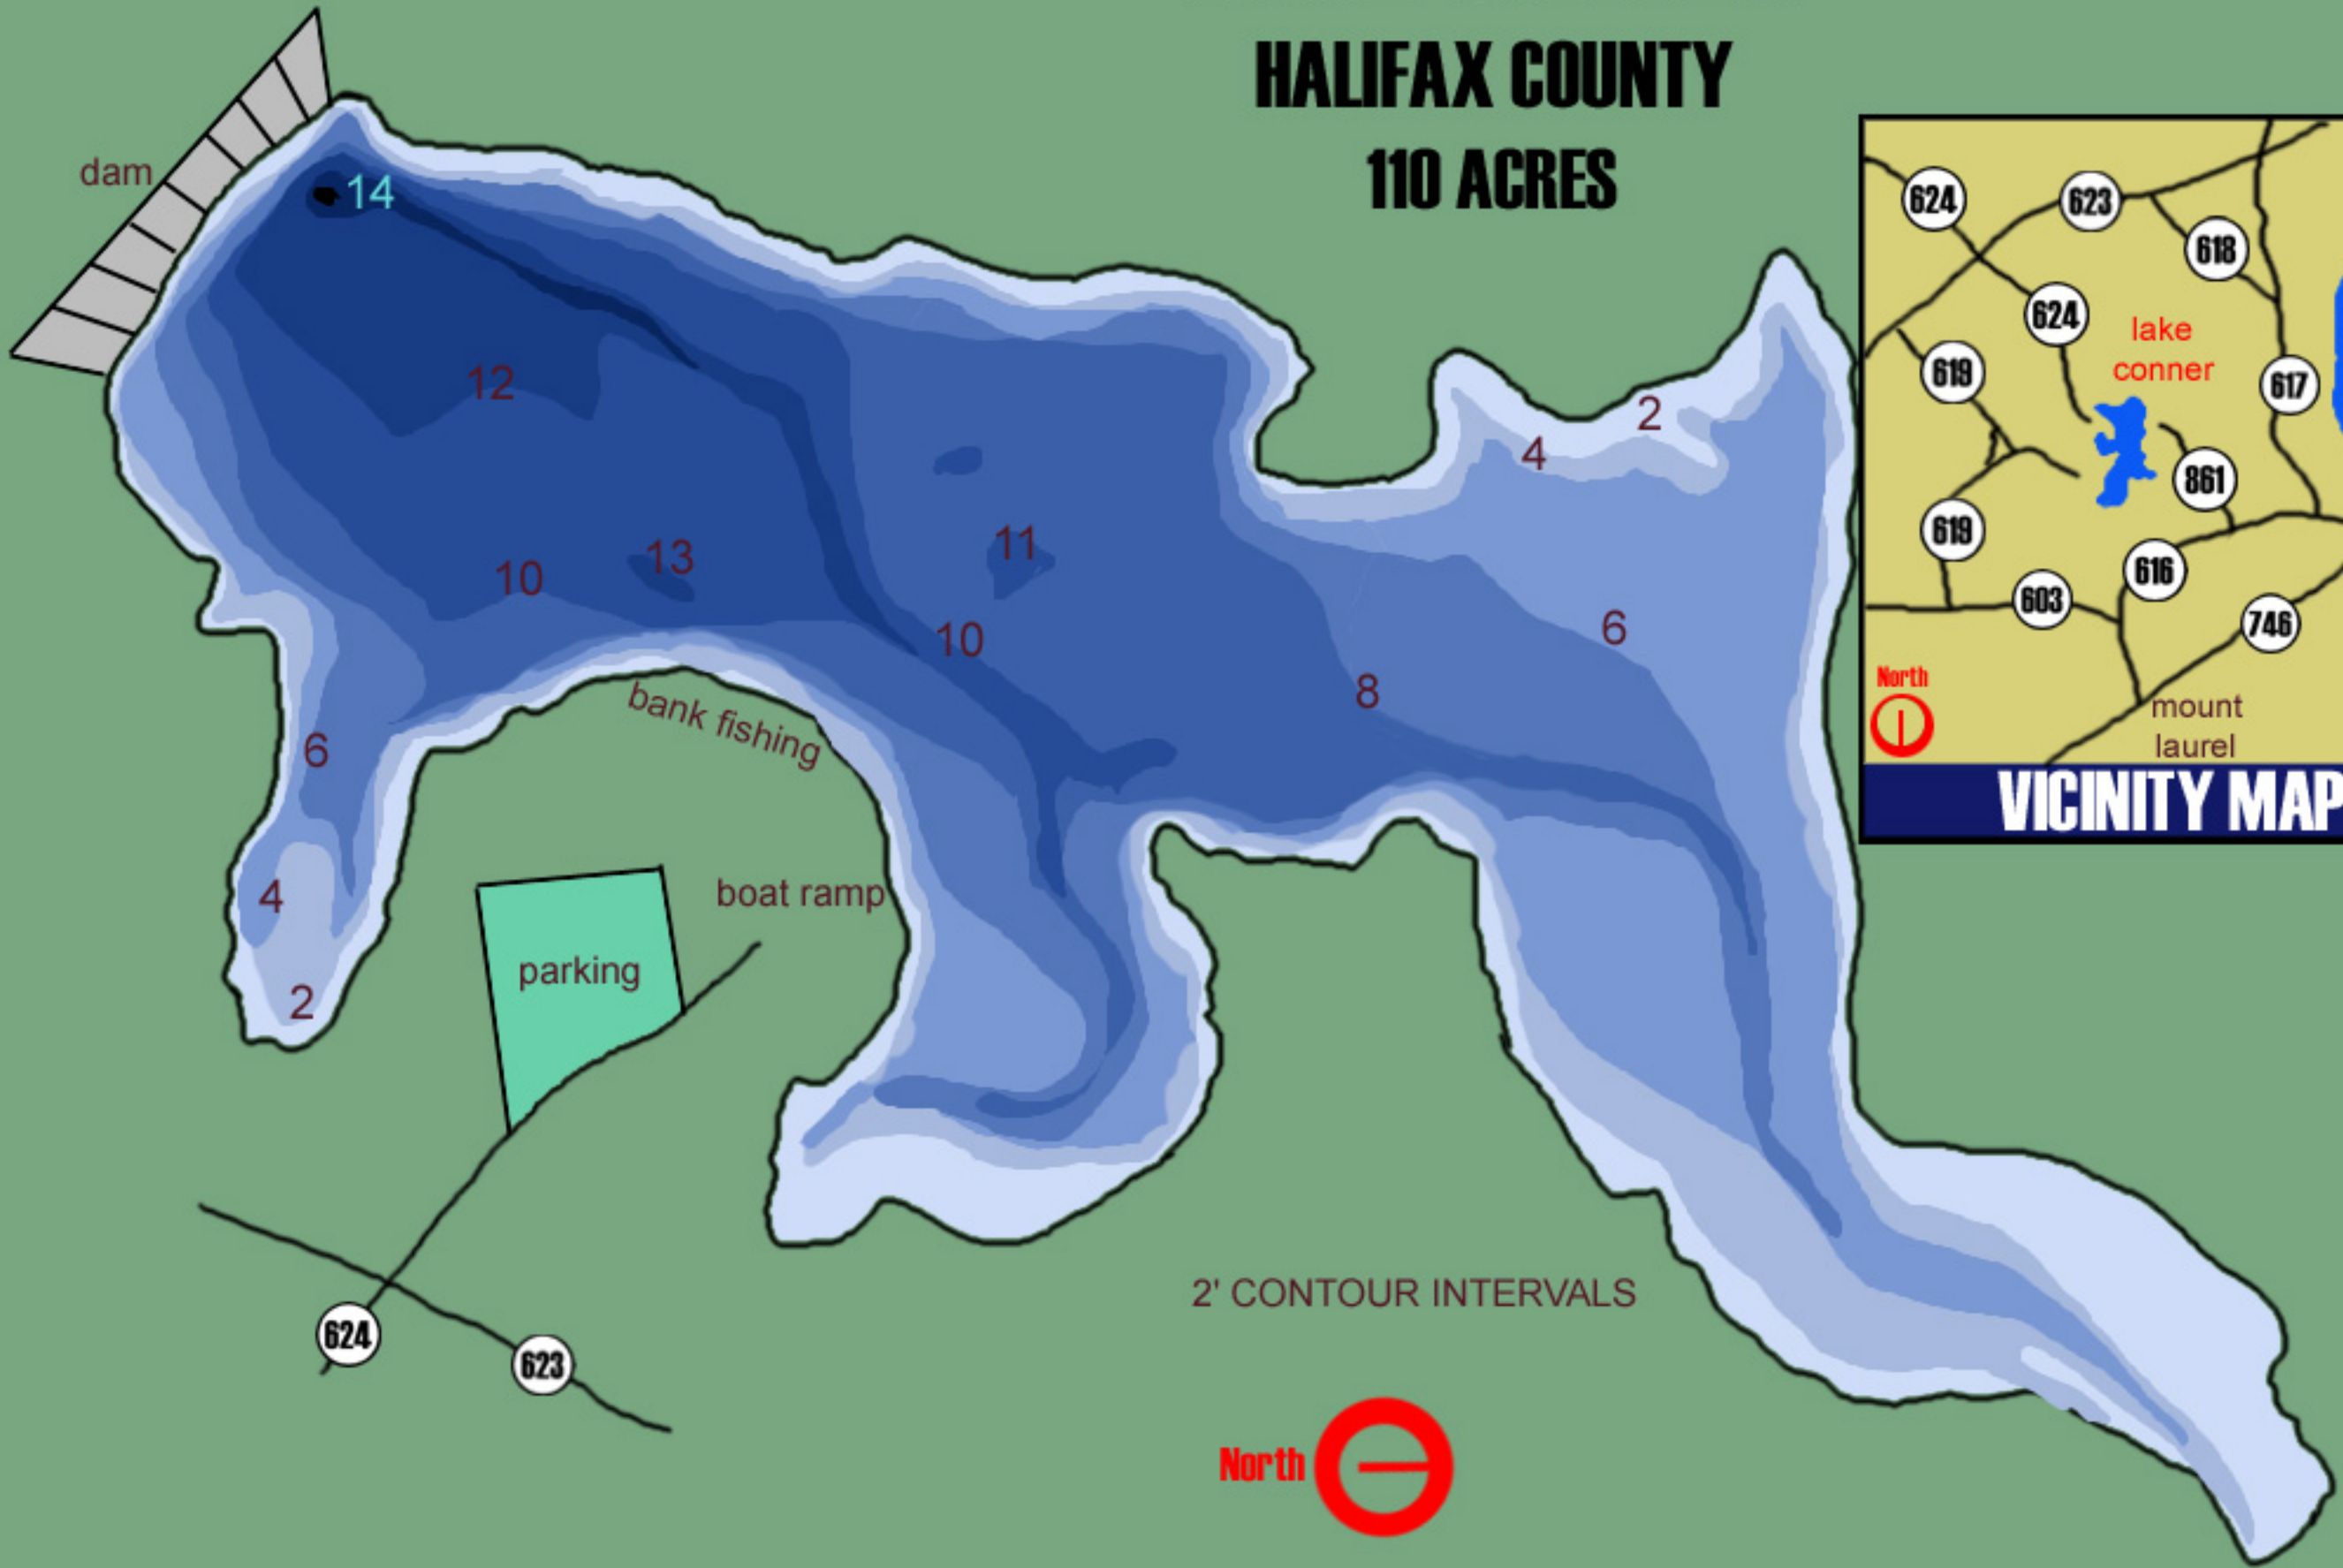

LAKE CONNER

HALIFAX COUNTY

110 ACRES

2' CONTOUR INTERVALS