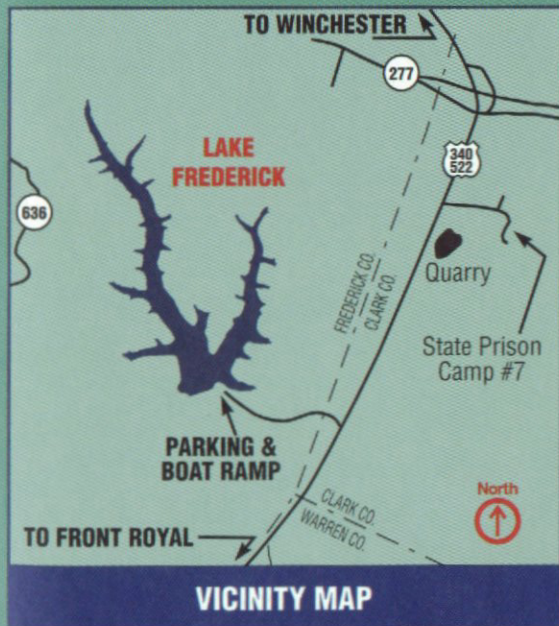

LAKE FREDERICK

FREDERICK COUNTY

117 ACRES

8' CONTOUR INTERVALS

- Christmas Tree Reefs
- Tire Reefs

HANDICAPPED ACCESS FOR FISHING

To Rts. 340/522

BOAT RAMP & PARKING