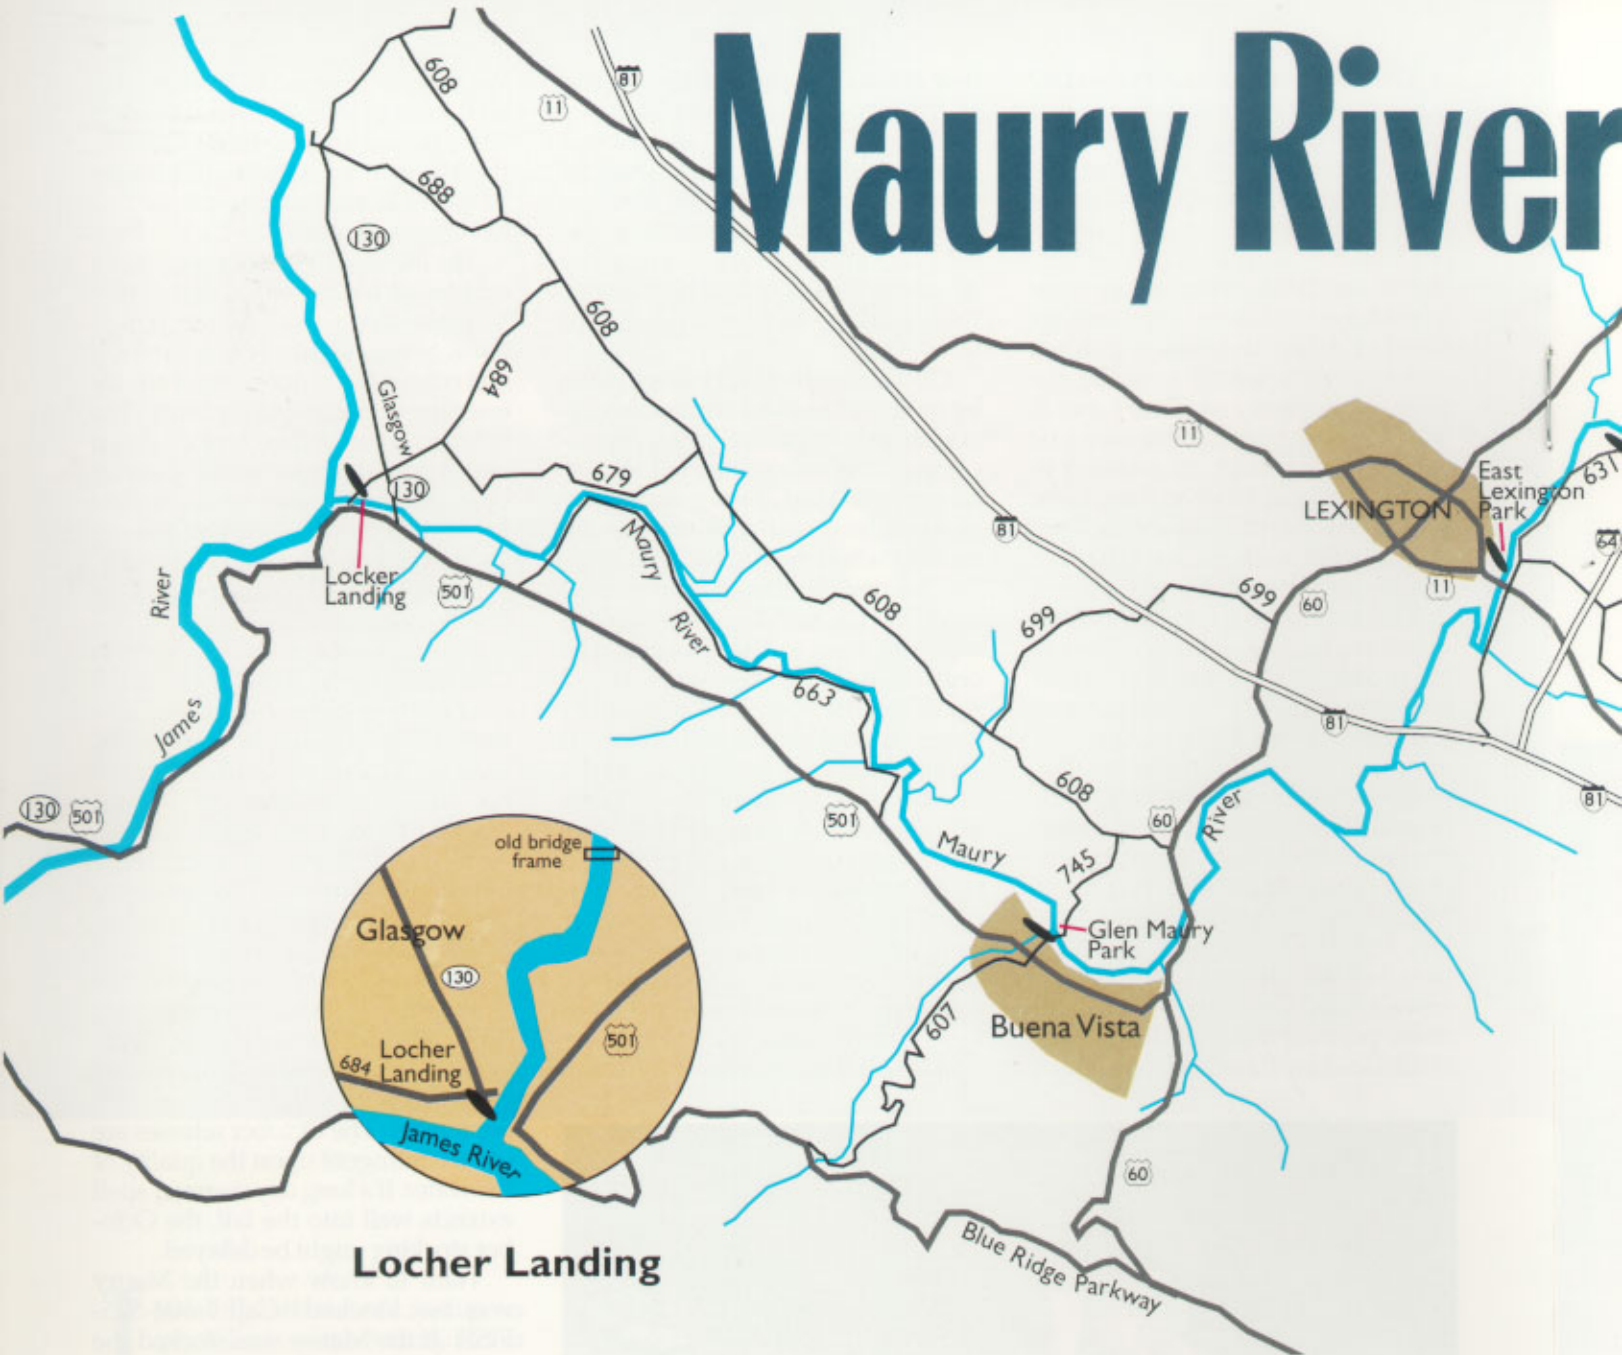

Maury River

Locher Landing

Glen Maury Park

Route 60 Take Out

Ben Salem Wayside