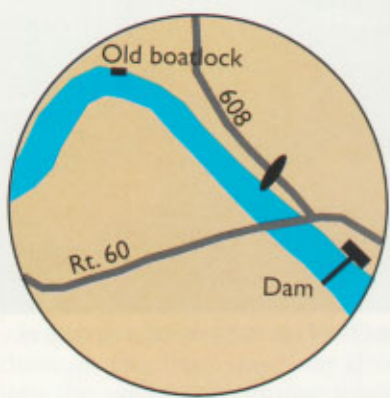

Maury River

Locher Landing

Glen Maury Park

Route 60 Take Out

Ben Salem Wayside