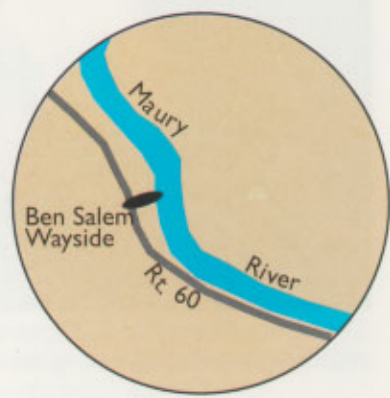

Maury River

Locher Landing

Glen Maury Park

Route 60 Take Out

Ben Salem Wayside