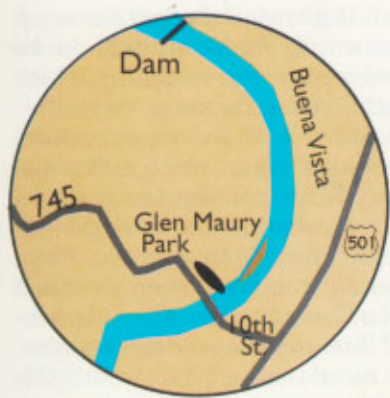

Maury River

Locher Landing

Glen Maury Park

Route 60 Take Out

Ben Salem Wayside