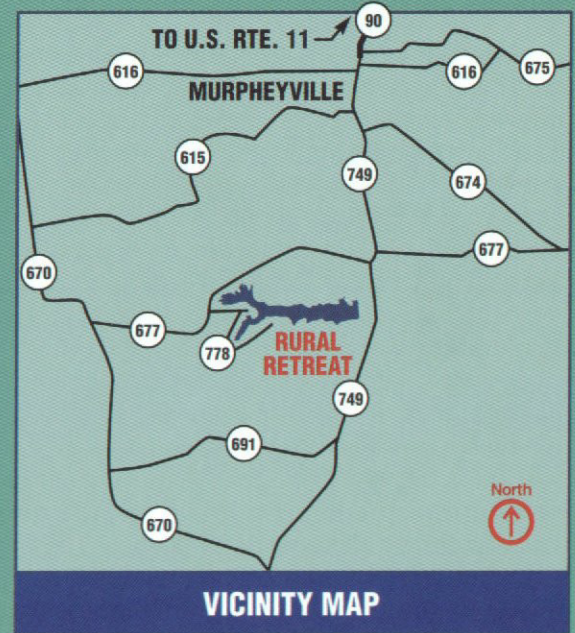

RURAL RETREAT LAKE

WYTHE COUNTY

90 ACRES

VICINITY MAP