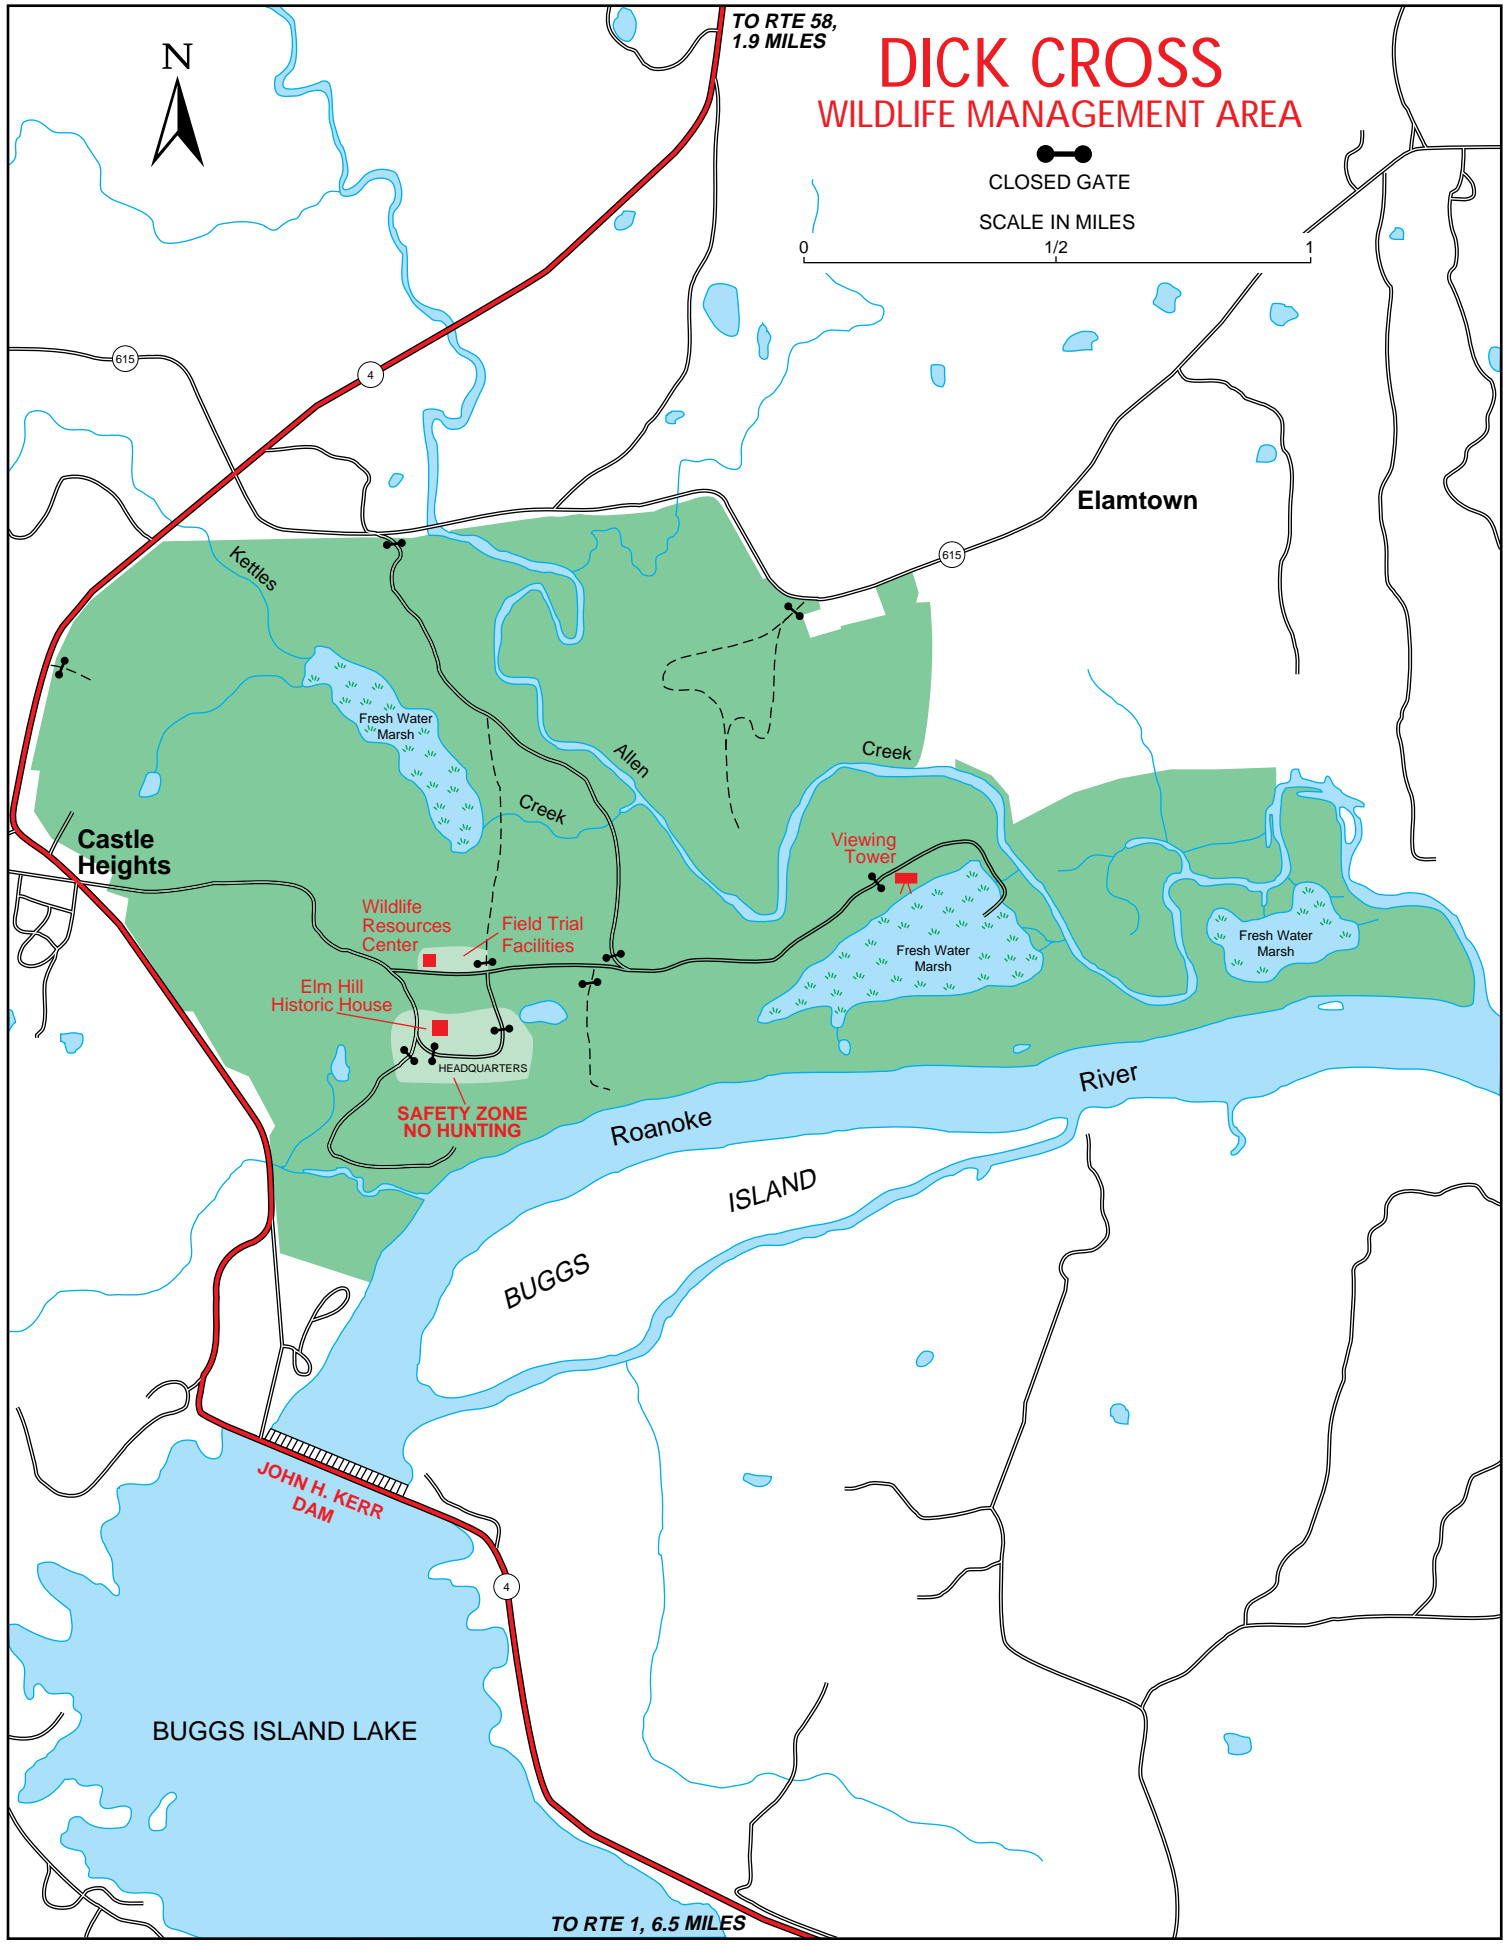

TO RTE 58,
1.9 MILES

DICK CROSS WILDLIFE MANAGEMENT AREA

CLOSED GATE
SCALE IN MILES

0 1/2 1

Castle Heights

Elamtown

Wildlife Resources Center

Field Trial Facilities

Elm Hill Historic House

SAFETY ZONE
NO HUNTING

HEADQUARTERS

Viewing Tower

Fresh Water Marsh

Fresh Water Marsh

Roanoke

ISLAND

BUGGS

BUGGS ISLAND LAKE

JOHN H. KERR
DAM

TO RTE 1, 6.5 MILES