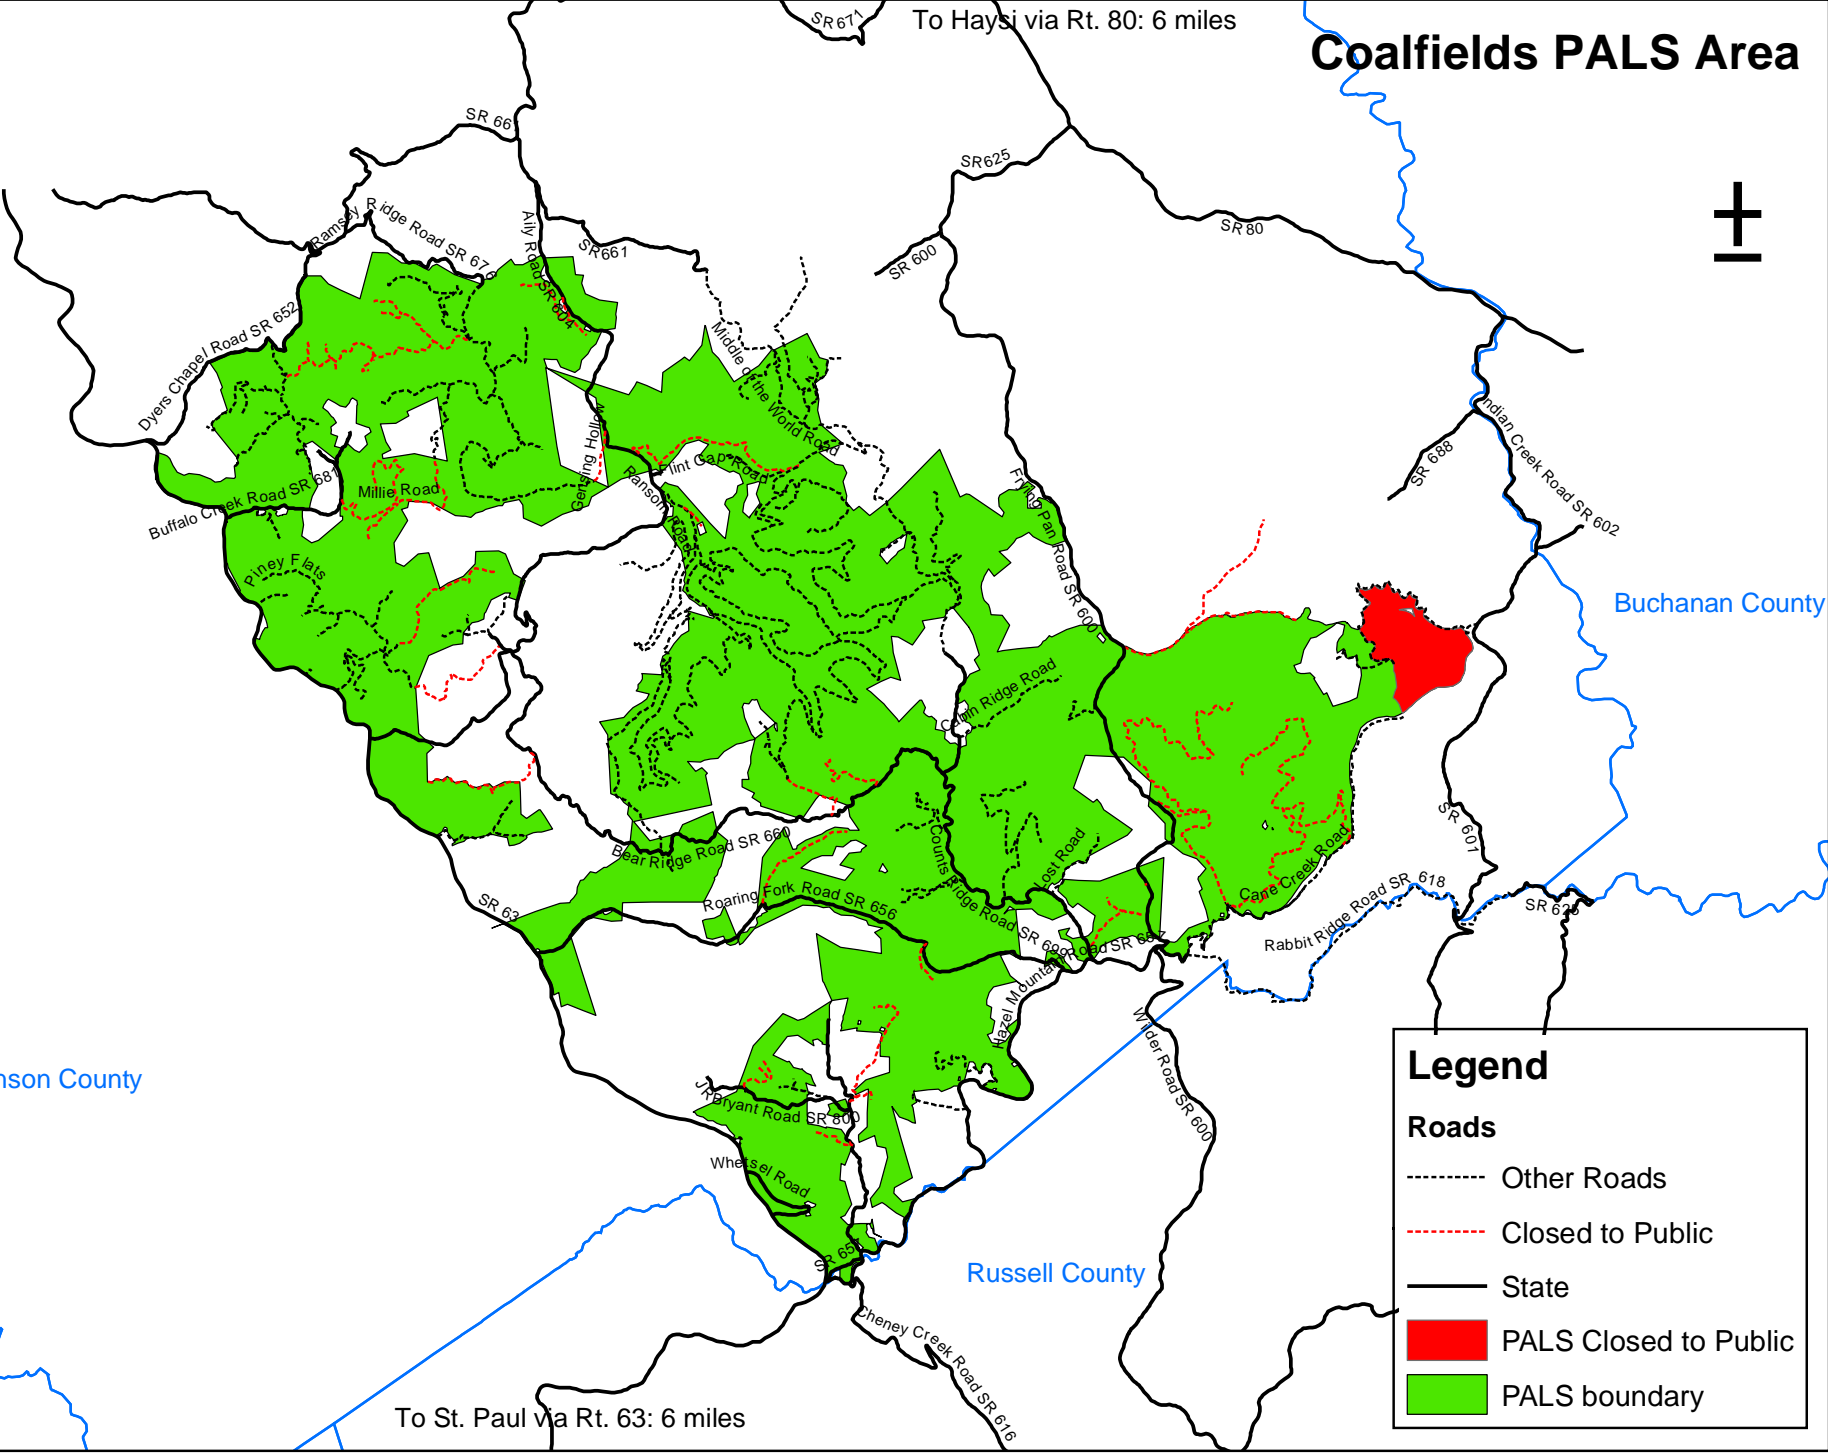

Coalfields PALS Area

Legend

Roads

- Other Roads
- Closed to Public
- State

PALS Status

- PALS Closed to Public
- PALS boundary

To Haysi via Rt. 80: 6 miles

To St. Paul via Rt. 63: 6 miles

Note: Other roads may not be open to public access by vehicle.