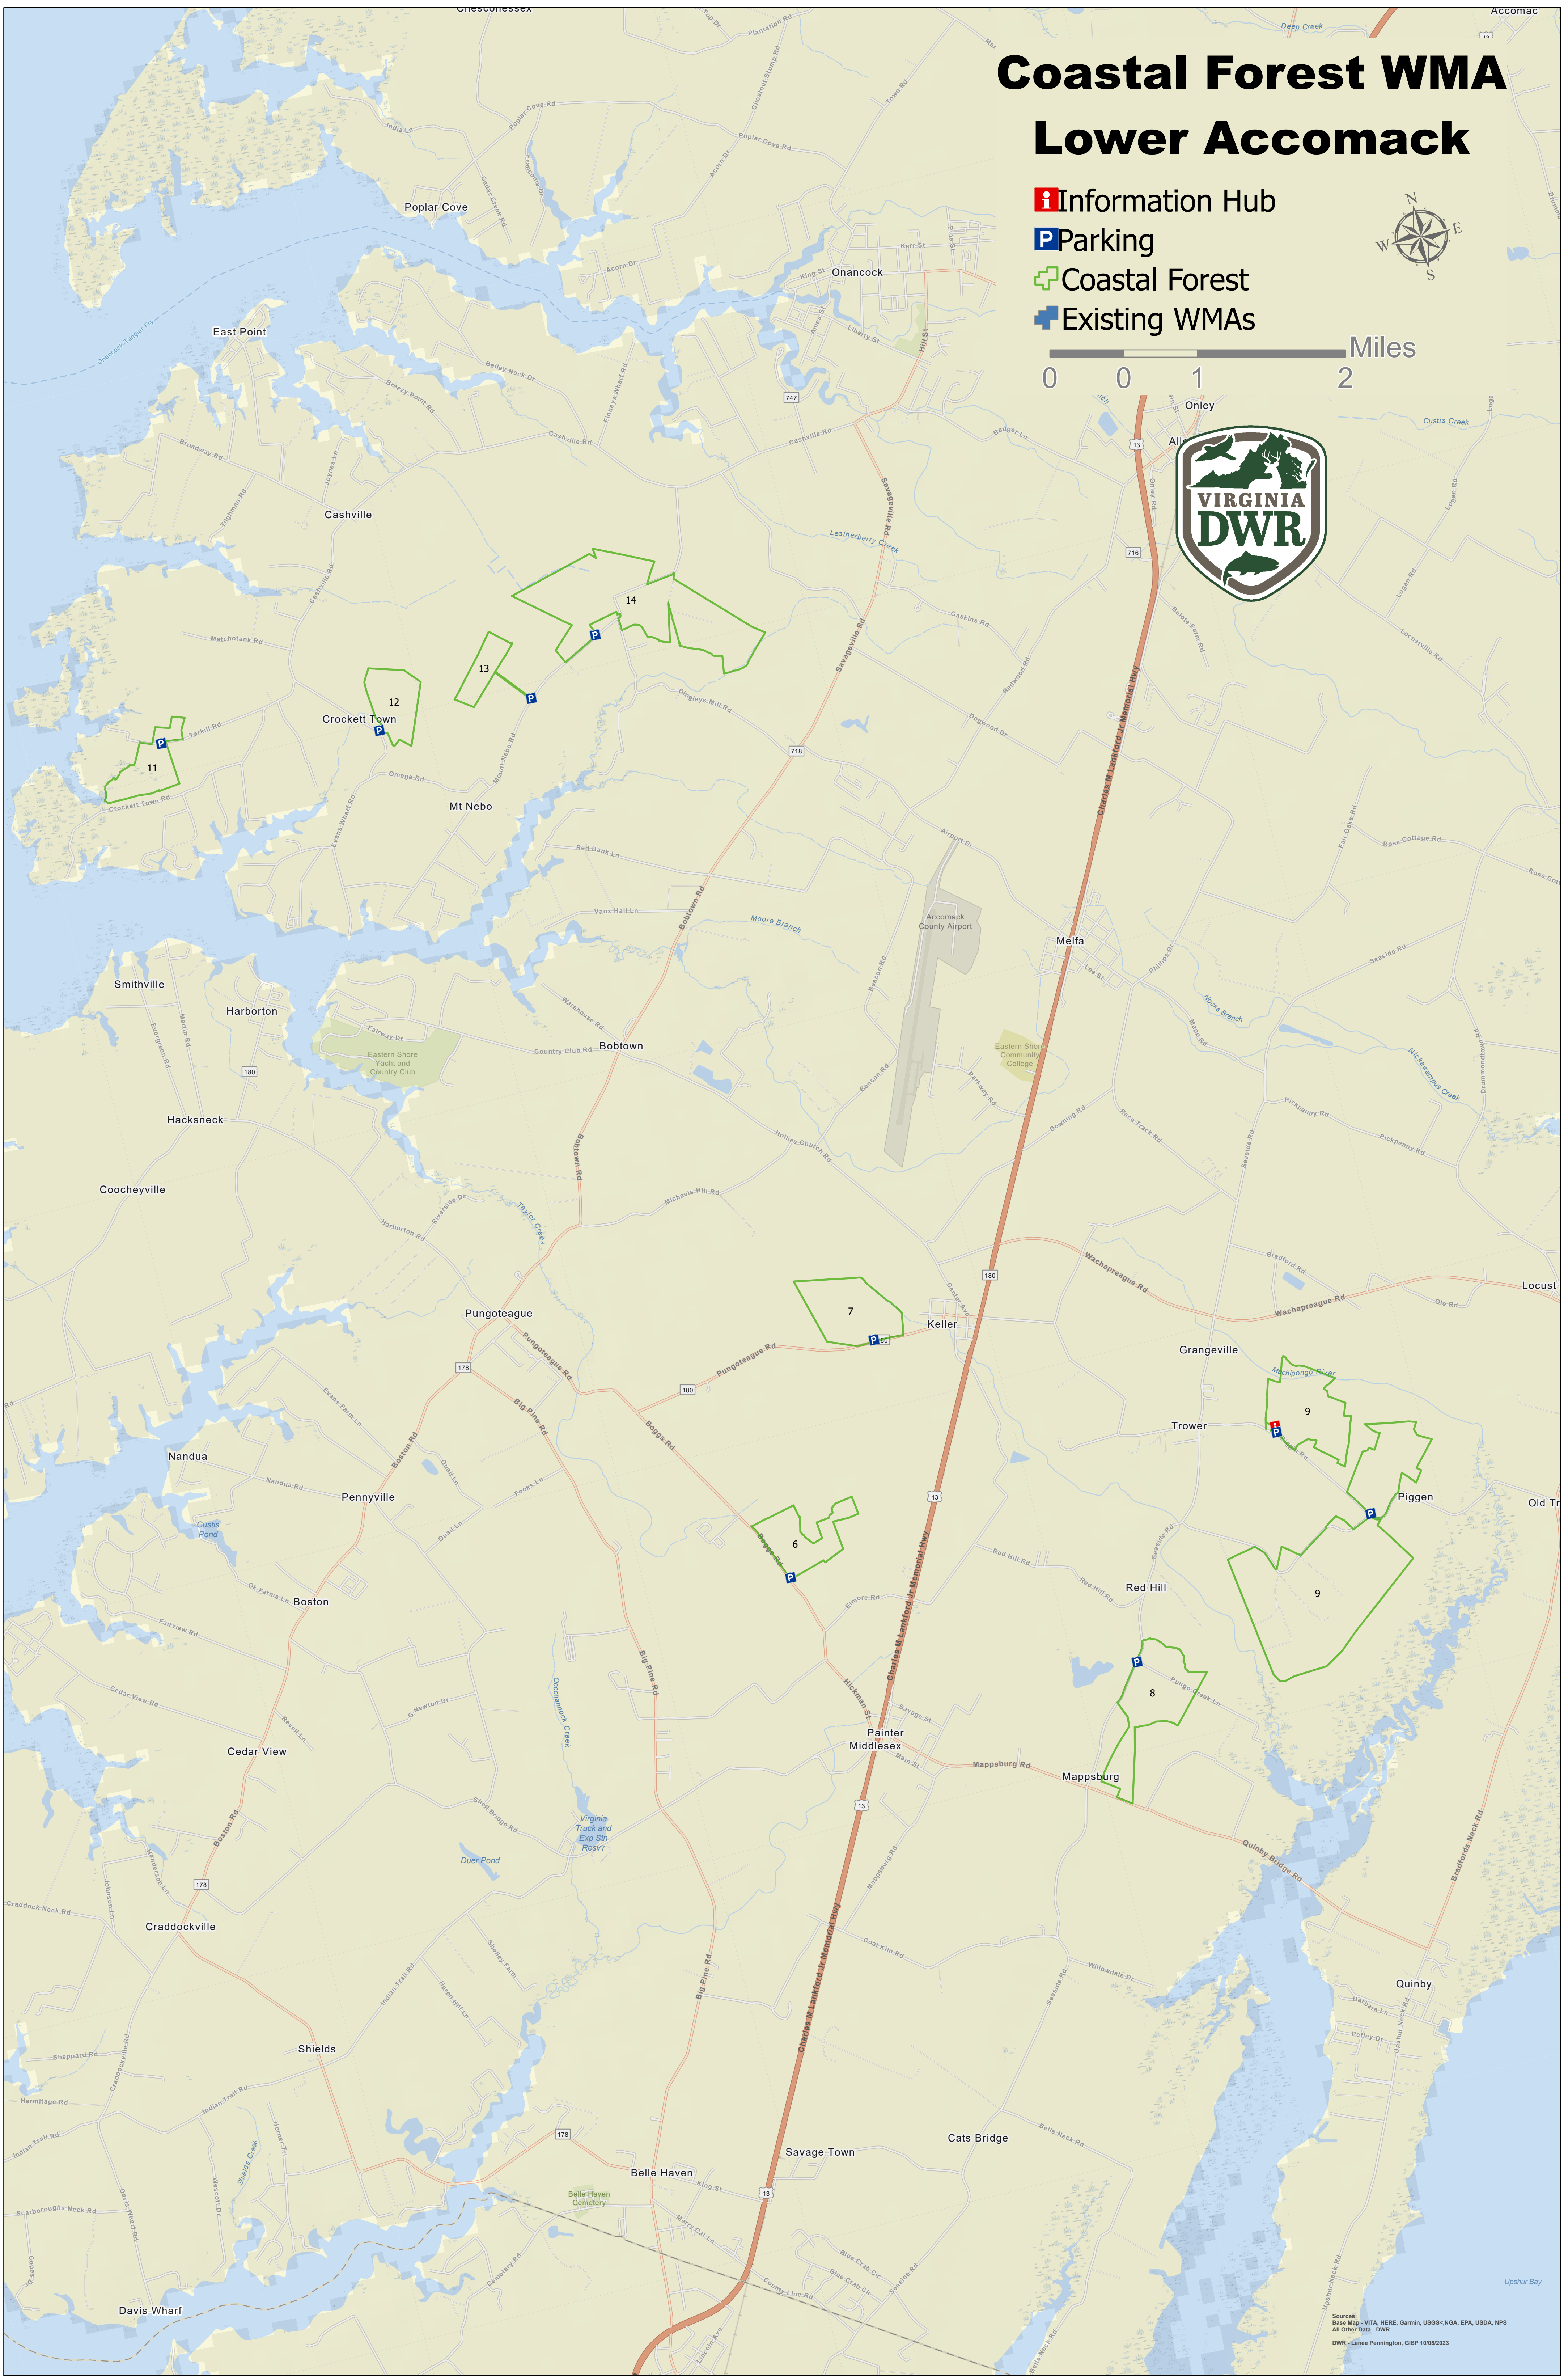

Coastal Forest WMA Lower Accomack

-  Information Hub
-  Parking
-  Coastal Forest
-  Existing WMAs

Sources: VITA, HERE, Garmin, USGS-NOA, EPA, USDA, NPS
All Other Data - DWR
DWR - Linné Pennington, GISP 15062023