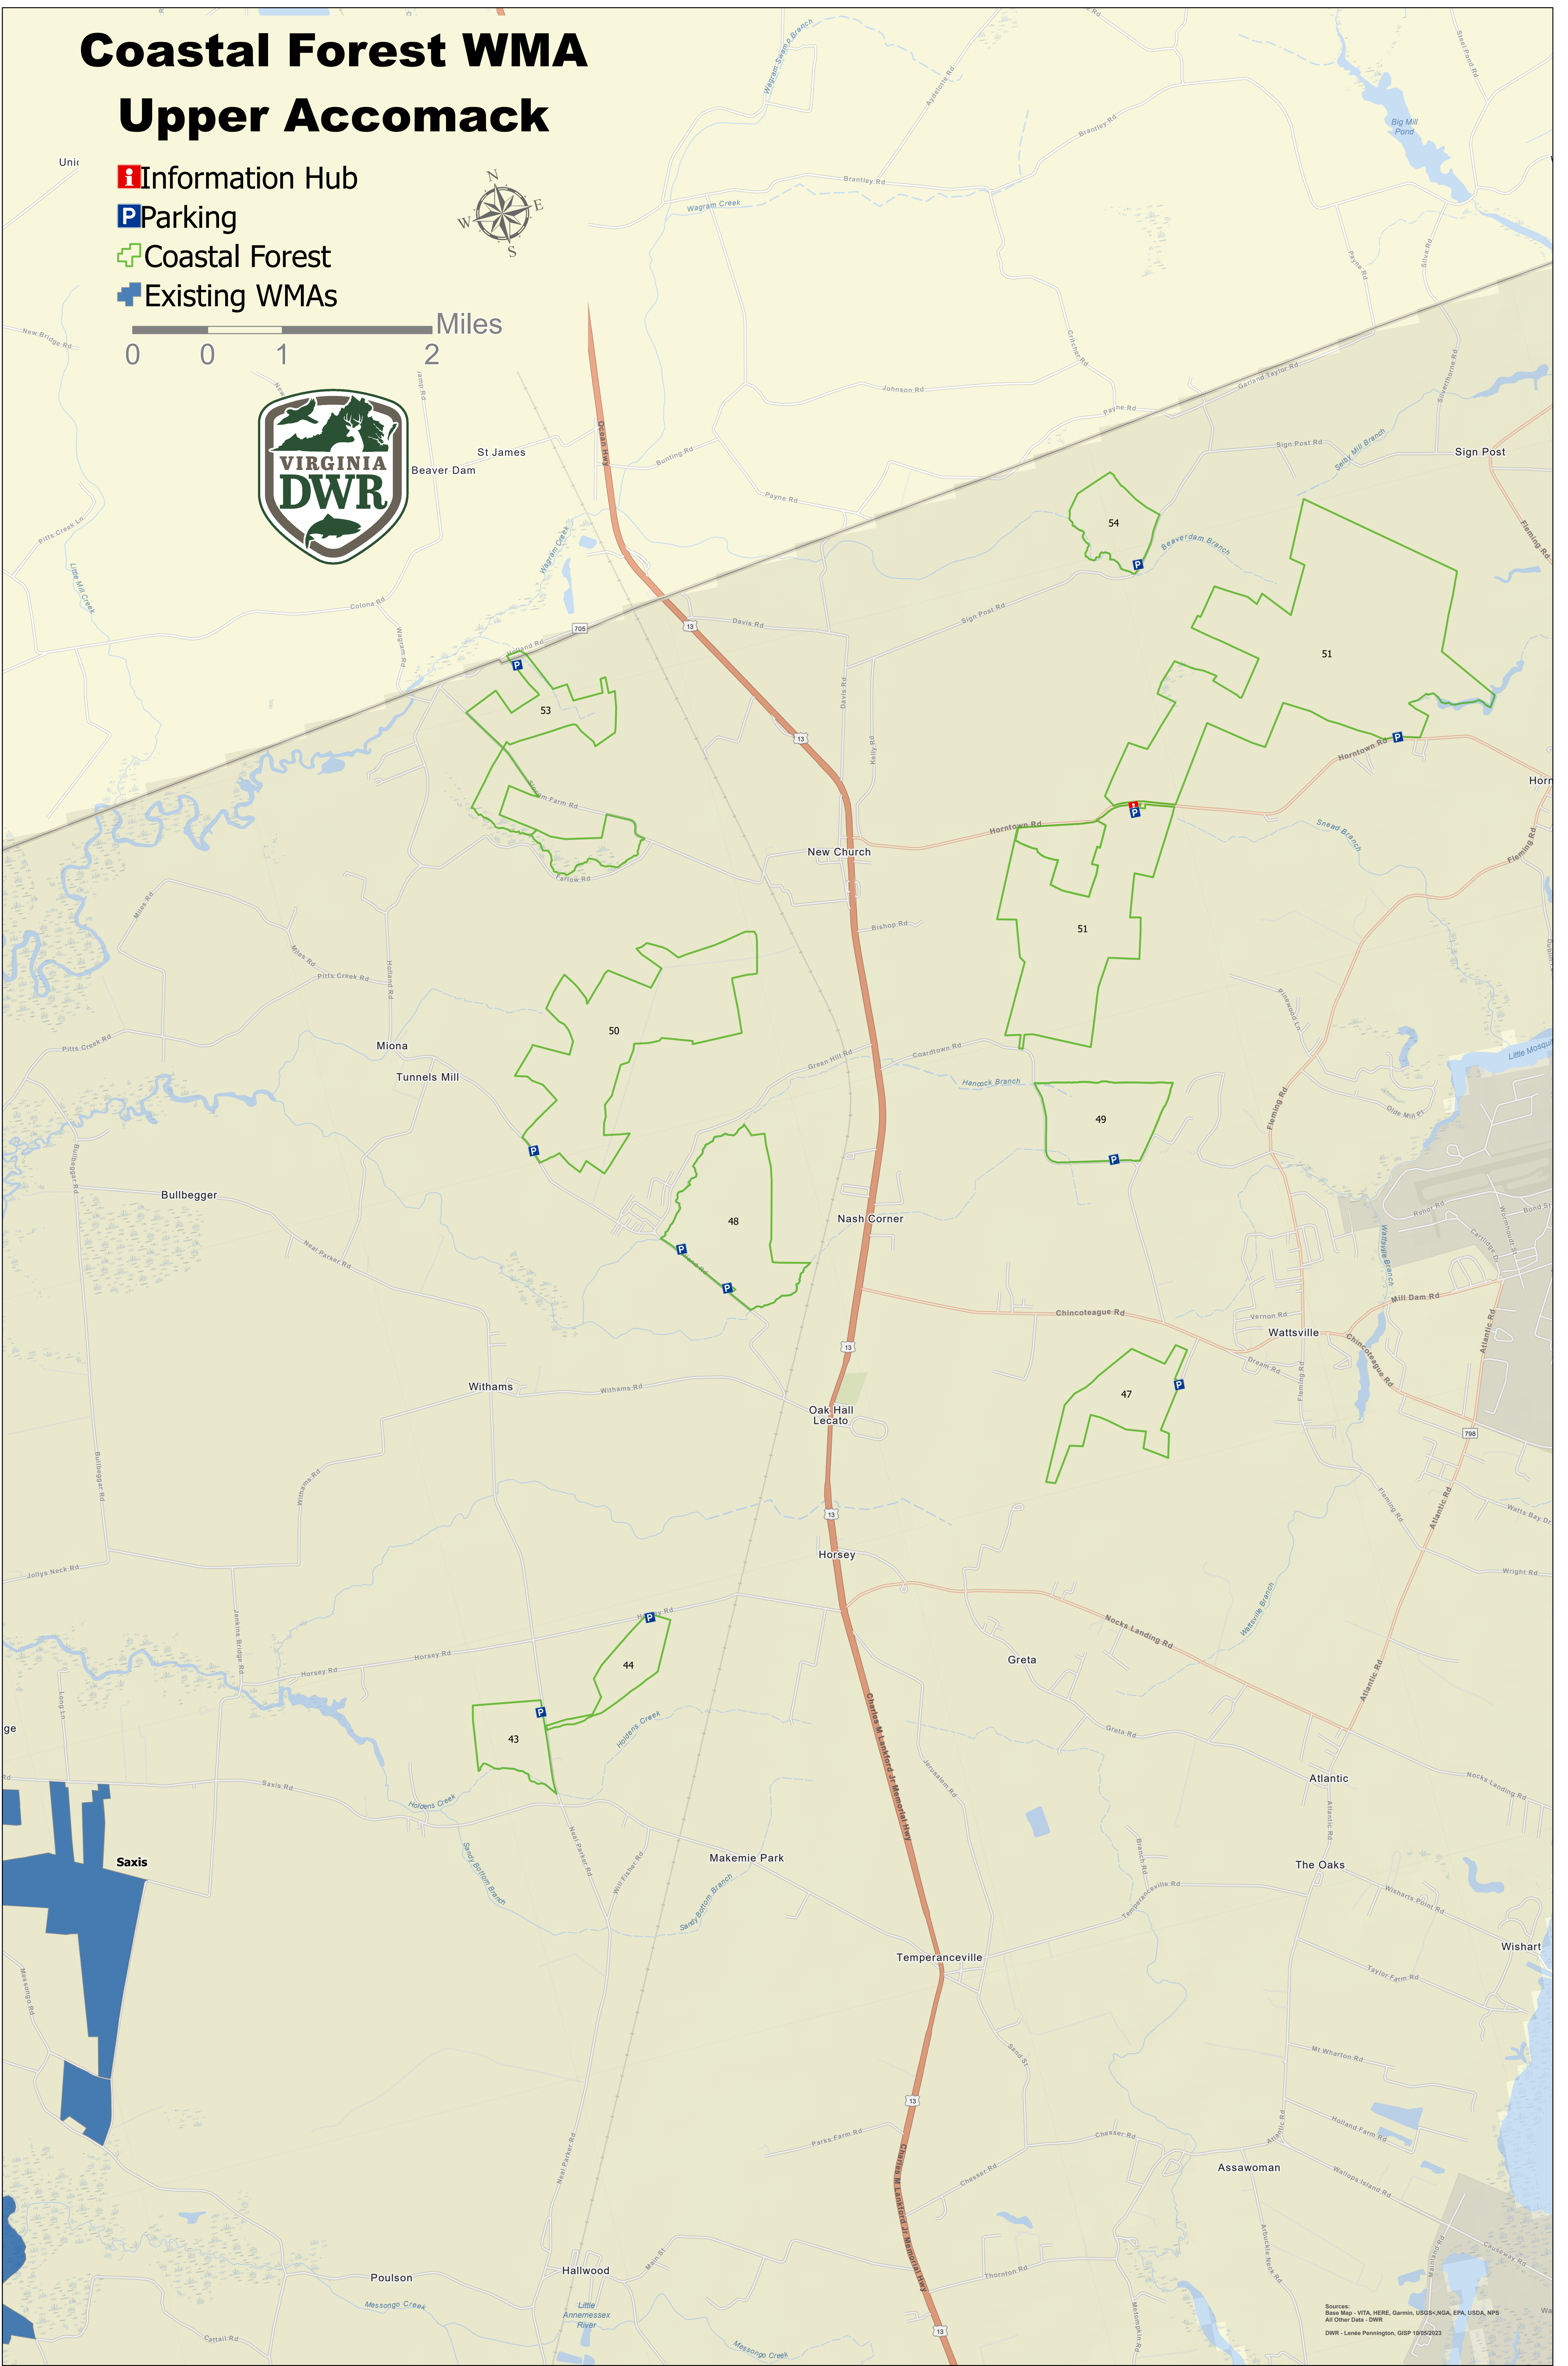

Coastal Forest WMA

Upper Accomack

- Information Hub
- Parking
- Coastal Forest
- Existing WMAs