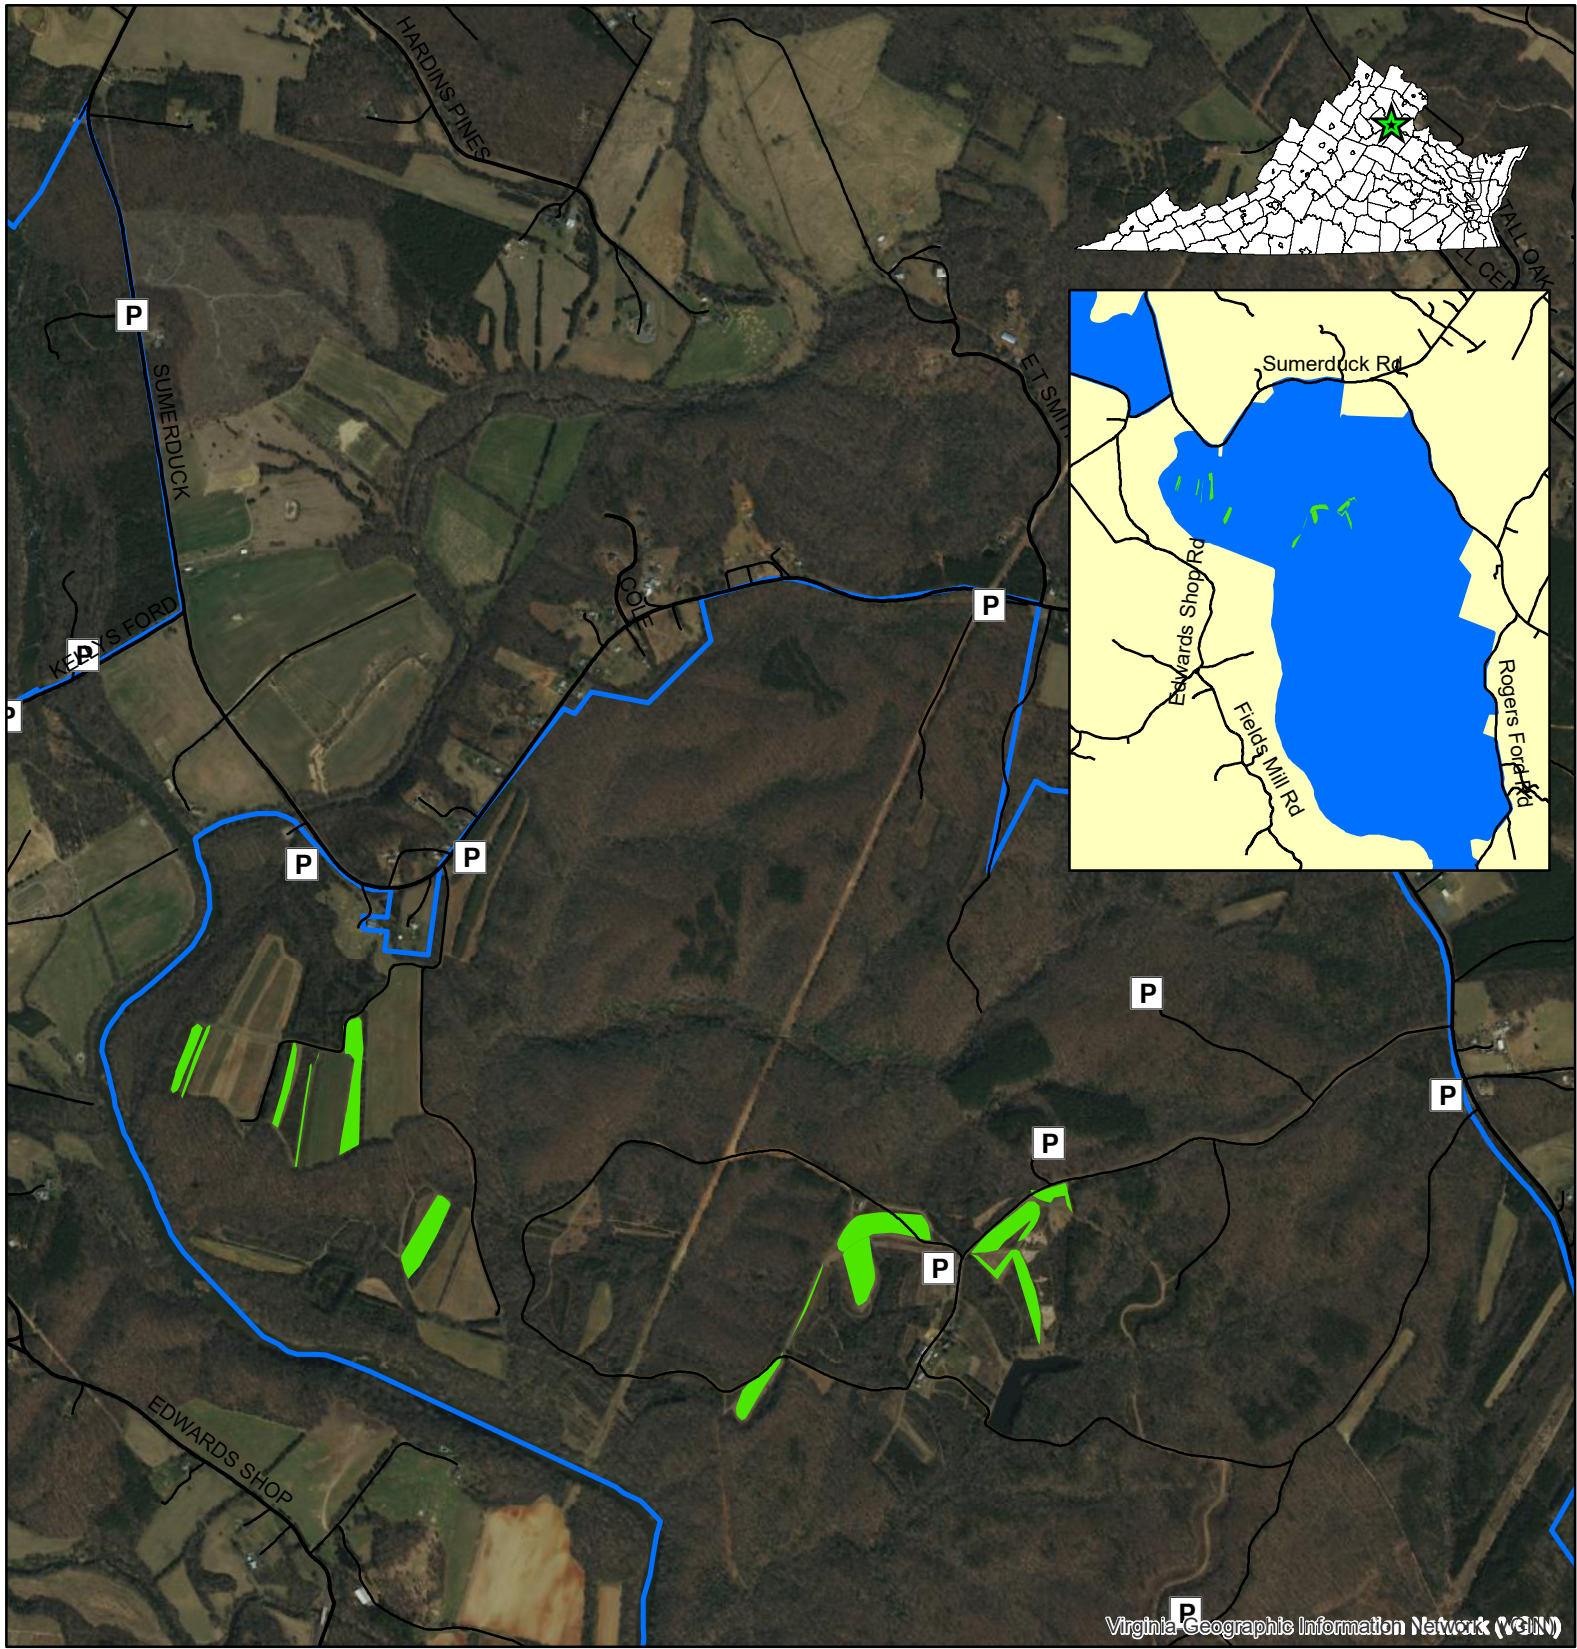

C.F. Phelps WMA Dove Fields

0 900 1,800 3,600 5,400 7,200 Feet

CONSERVE. CONNECT. PROTECT.

Legend

-  C.F. Phelps Fields
-  WMA Boundary