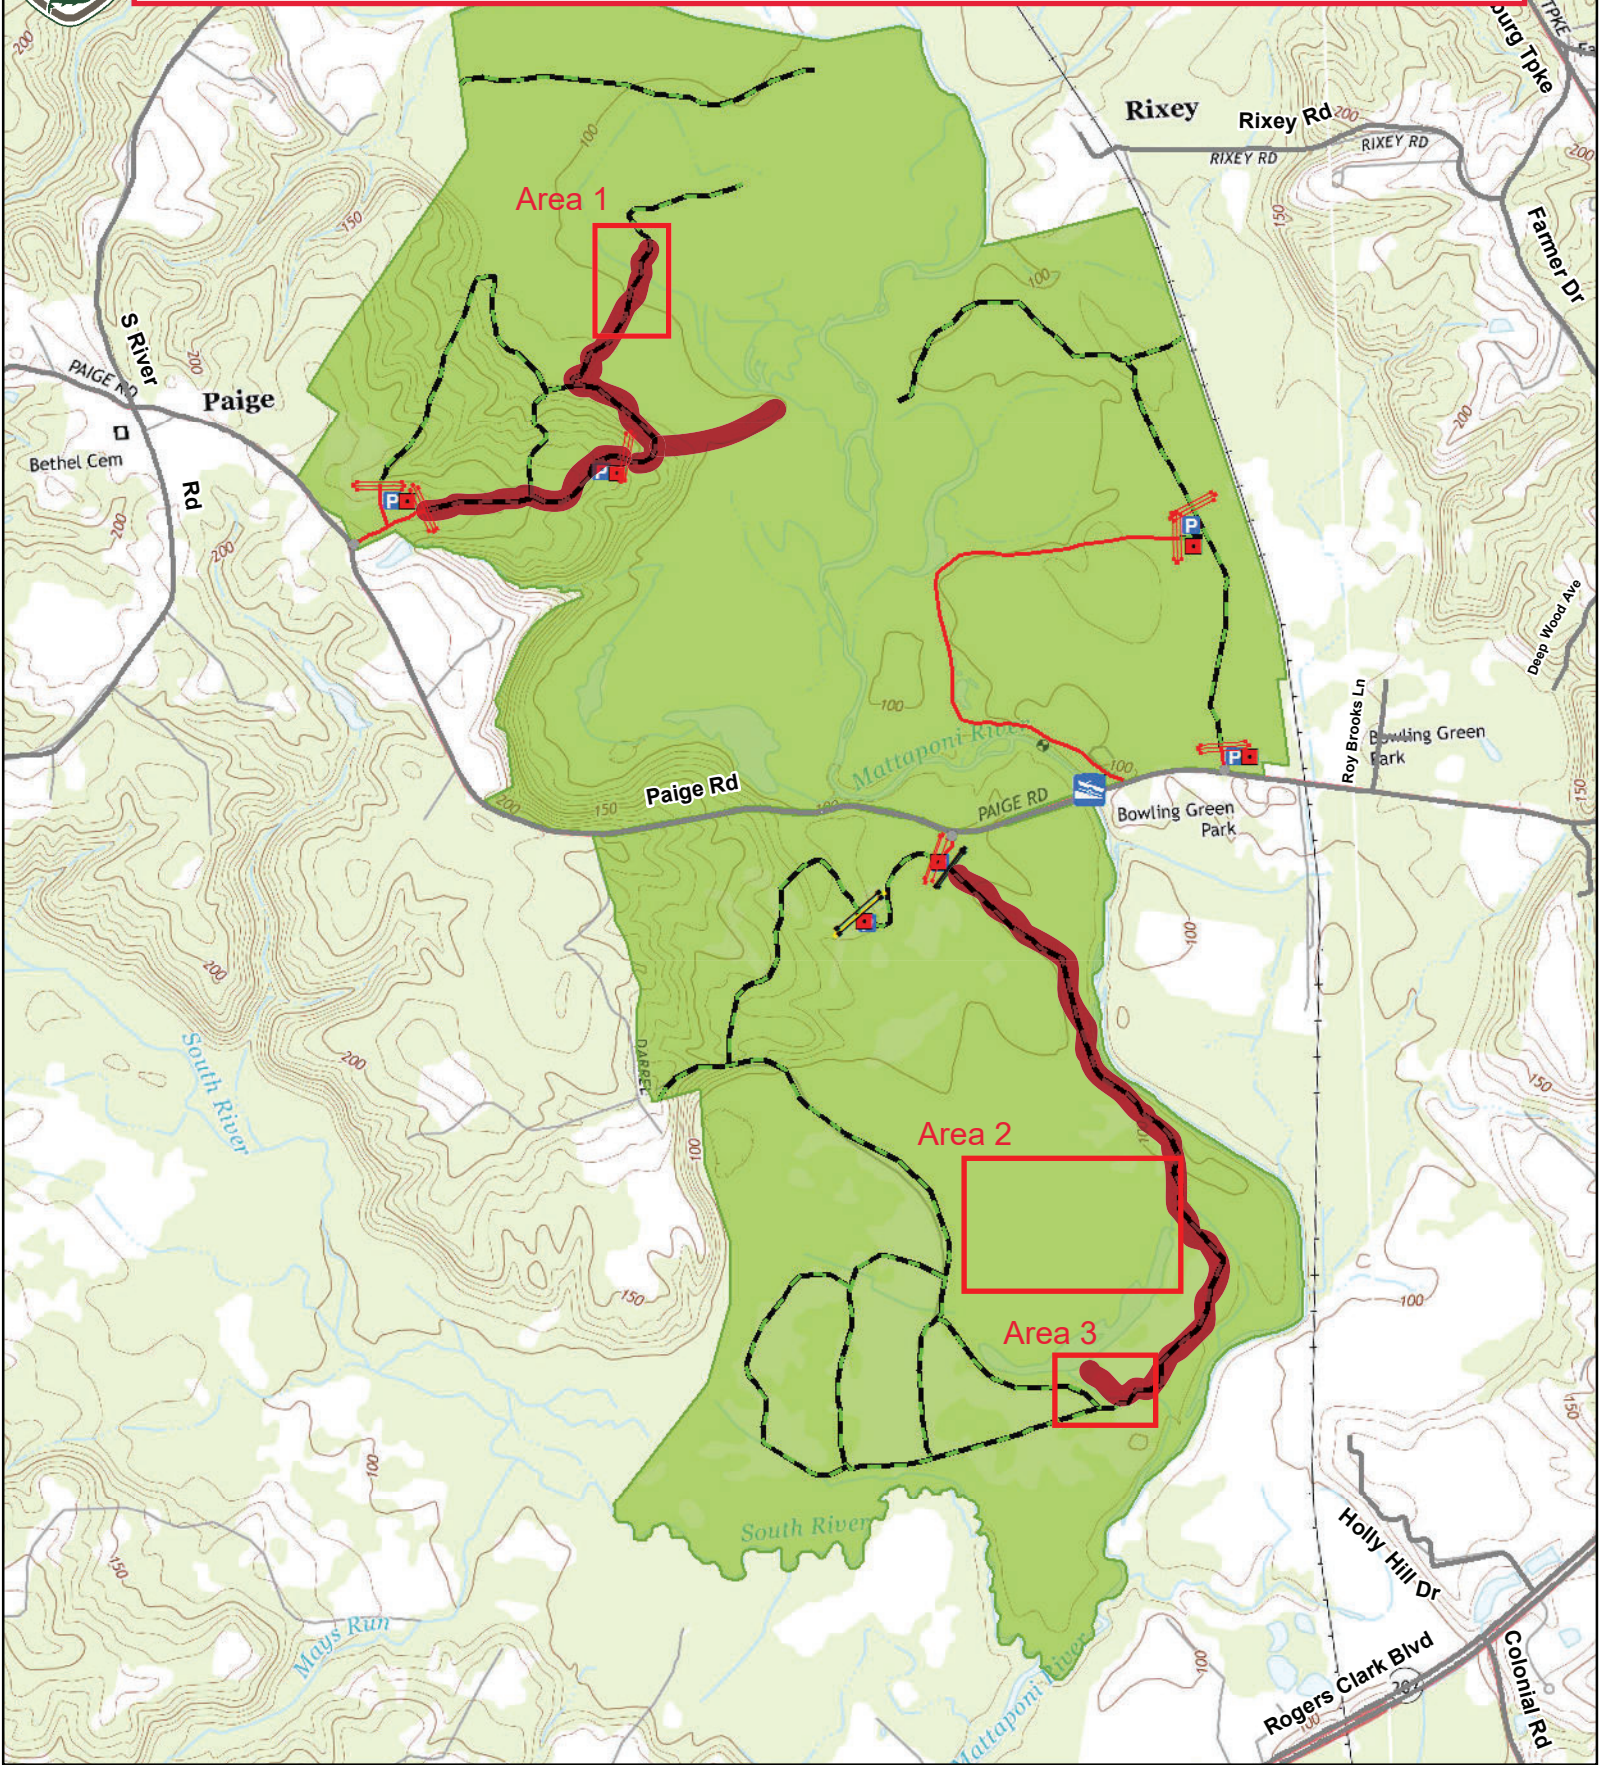

2024 Construction Activity Areas and Access Roads

Mattaponi Wildlife Management Area

- Kiosk
- Open to Vehicles
- Seasonal Gate
- Boat Ramp
- Parking
- Seasonal Access
- Mattaponi WMA