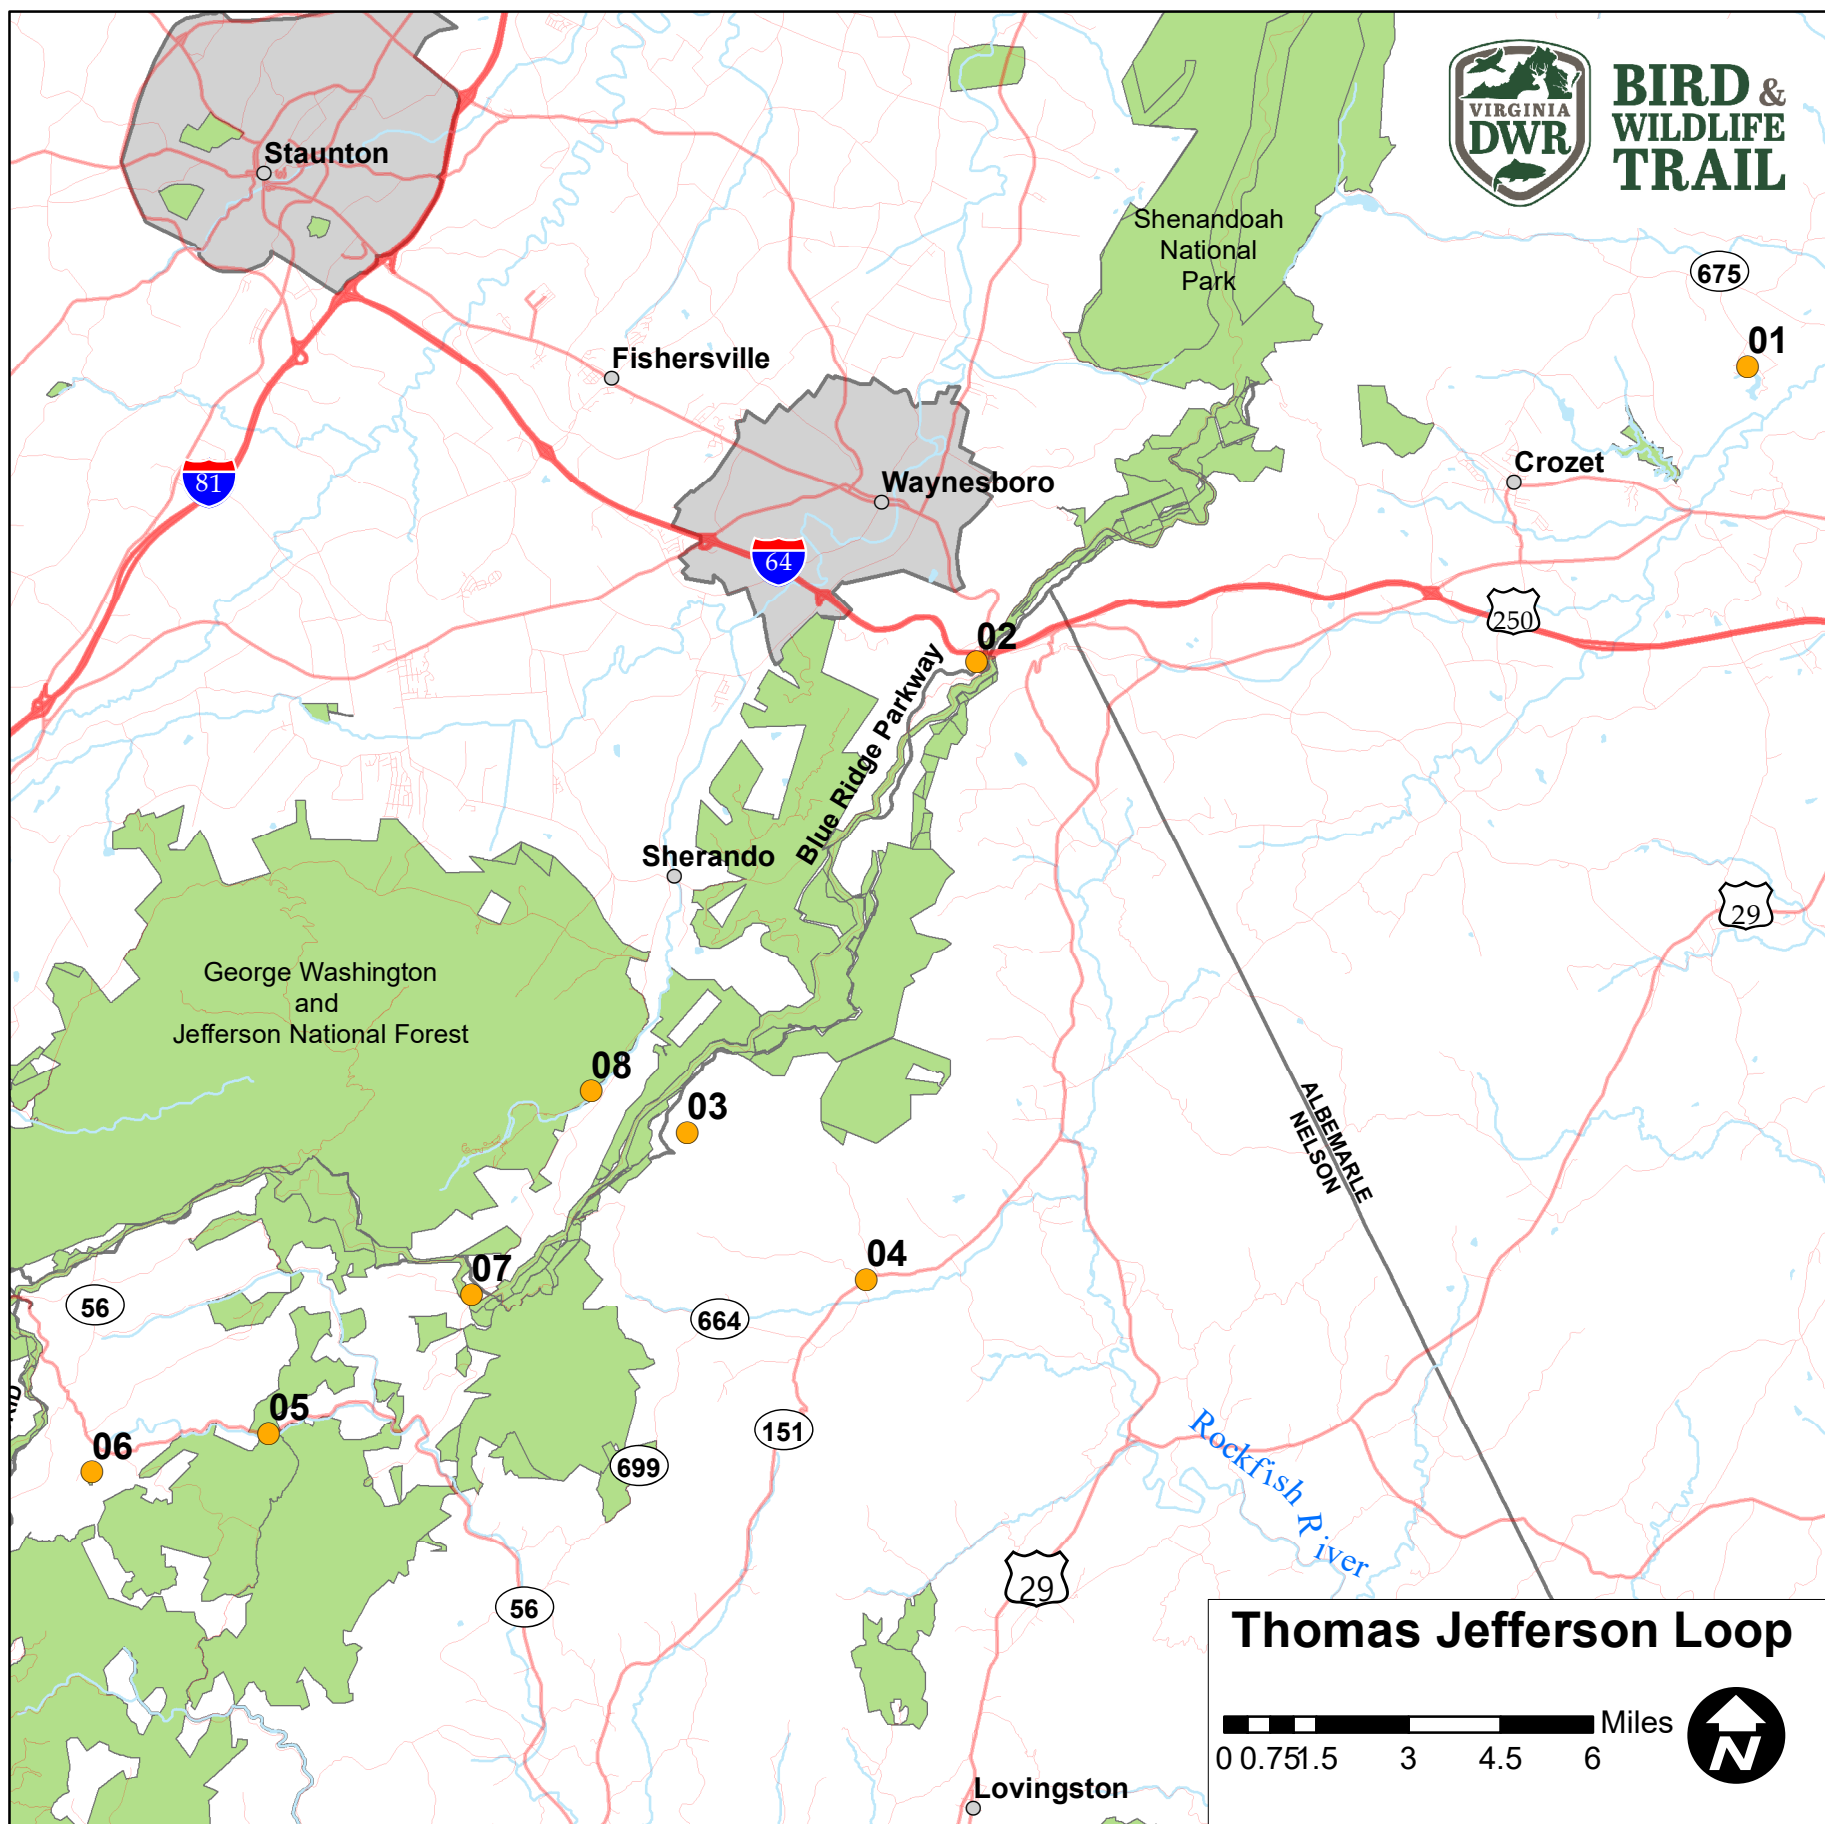

# BIRD & WILDLIFE TRAIL

## Thomas Jefferson Loop

0 0.75 1.5 3 4.5 6 Miles