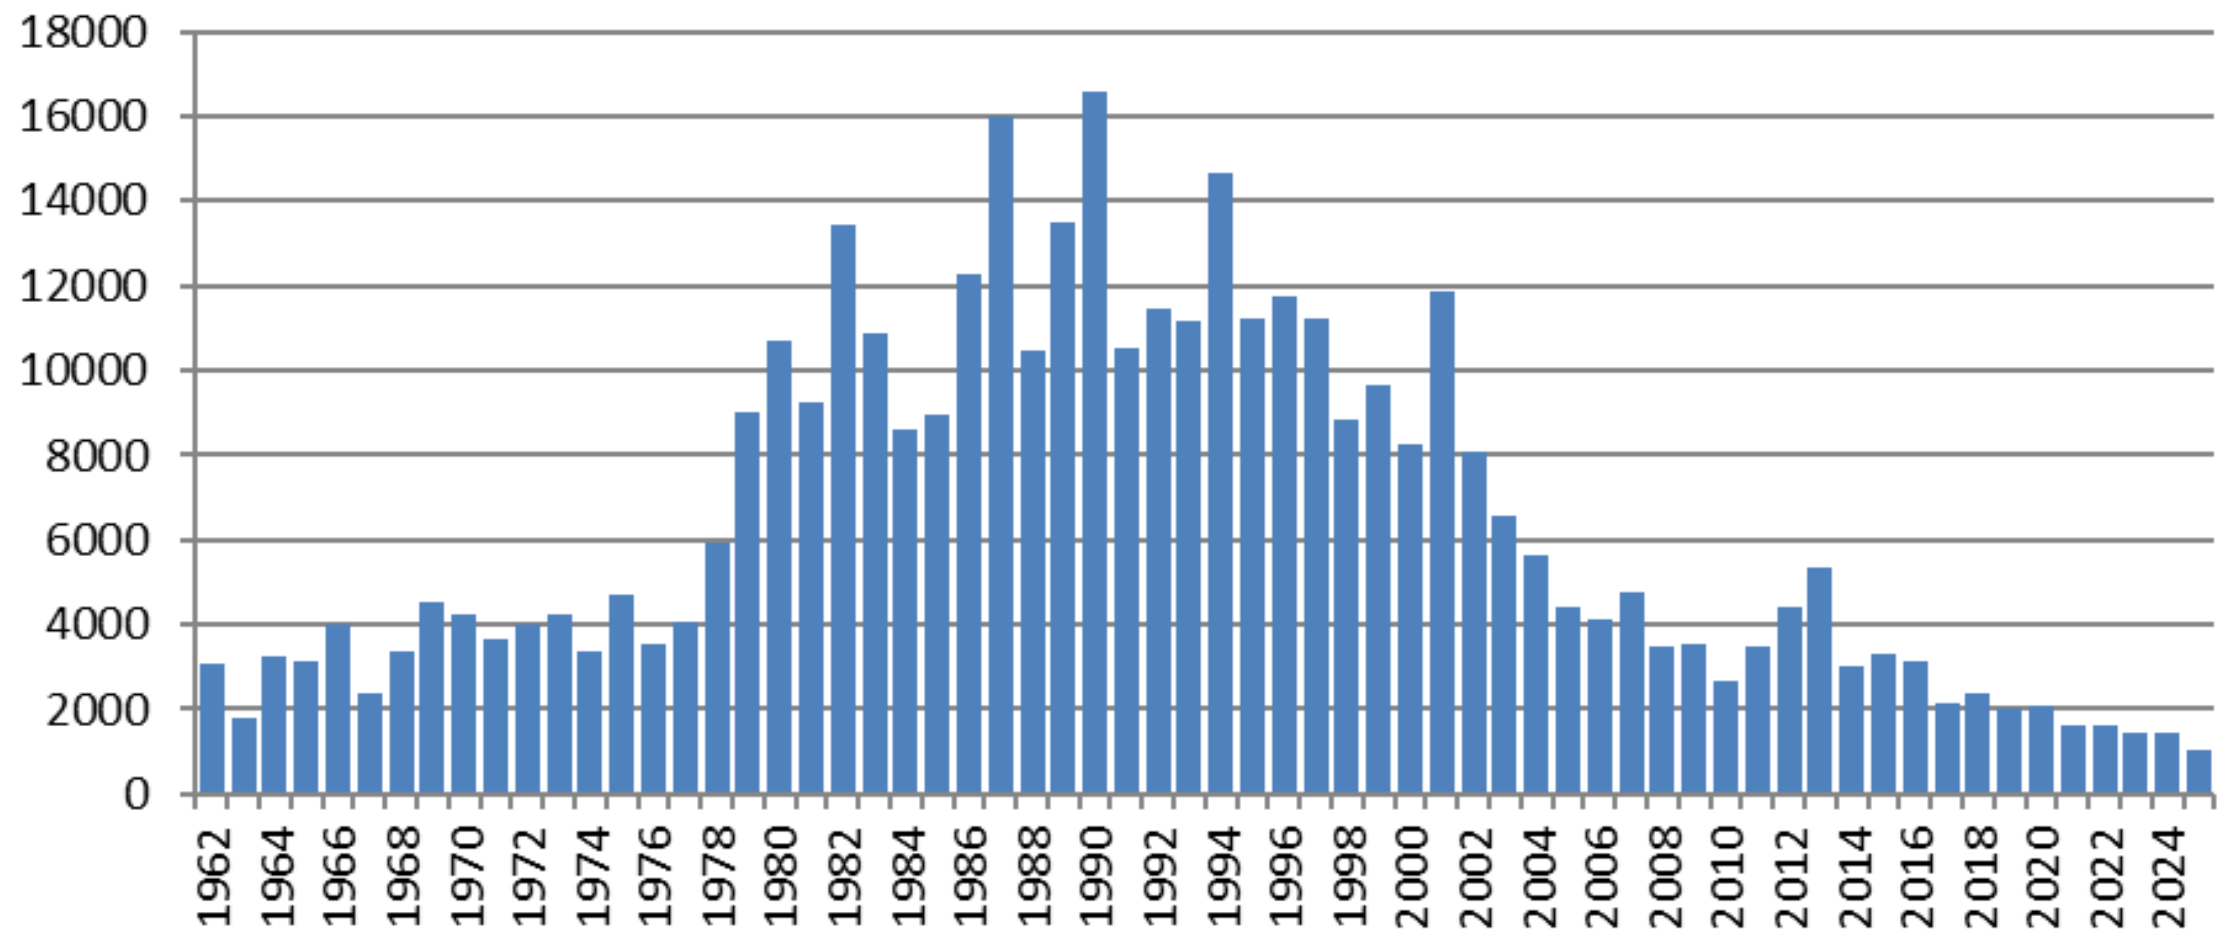

Spring Turkey Harvest 1961- 2026

Fall Turkey Harvest 1962-2025

Combined Virginia Fall and Spring Turkey Harvest 1962-2025