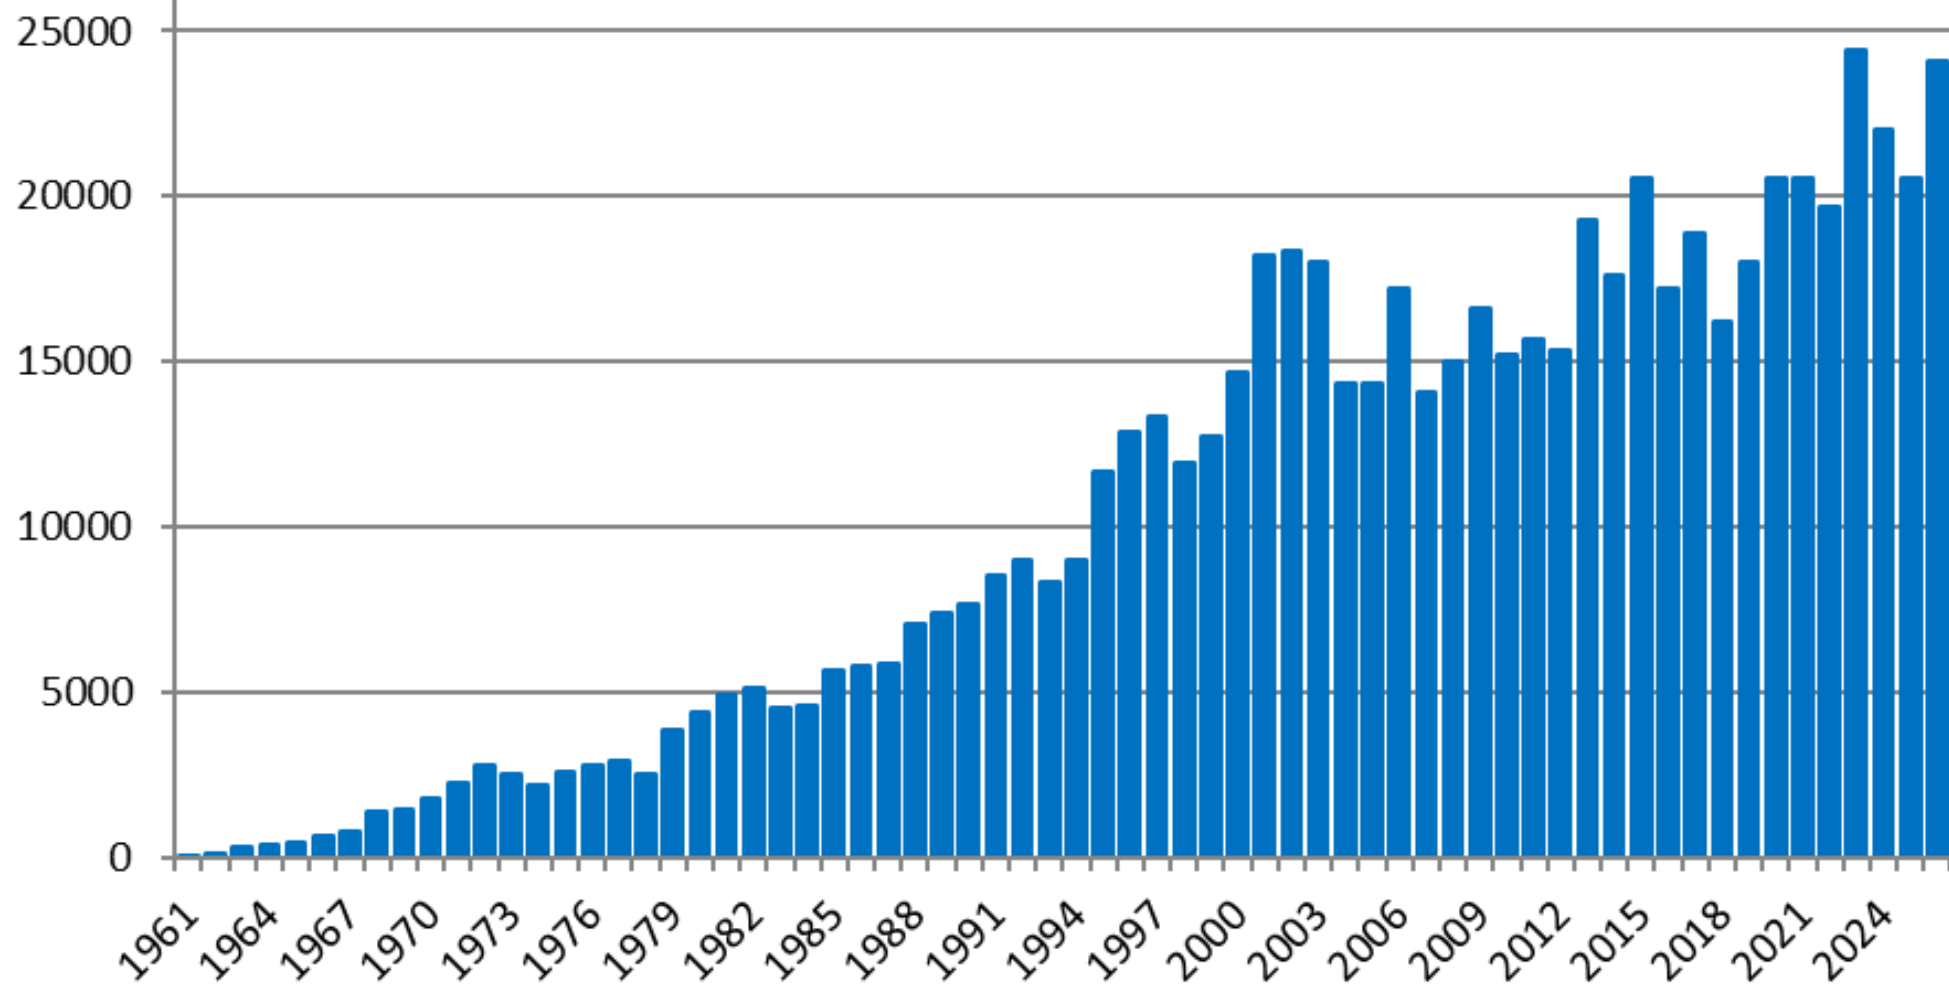

Spring Turkey Harvest 1961- 2026

Fall Turkey Harvest 1962-2025

Combined Virginia Fall and Spring Turkey Harvest 1962-2025