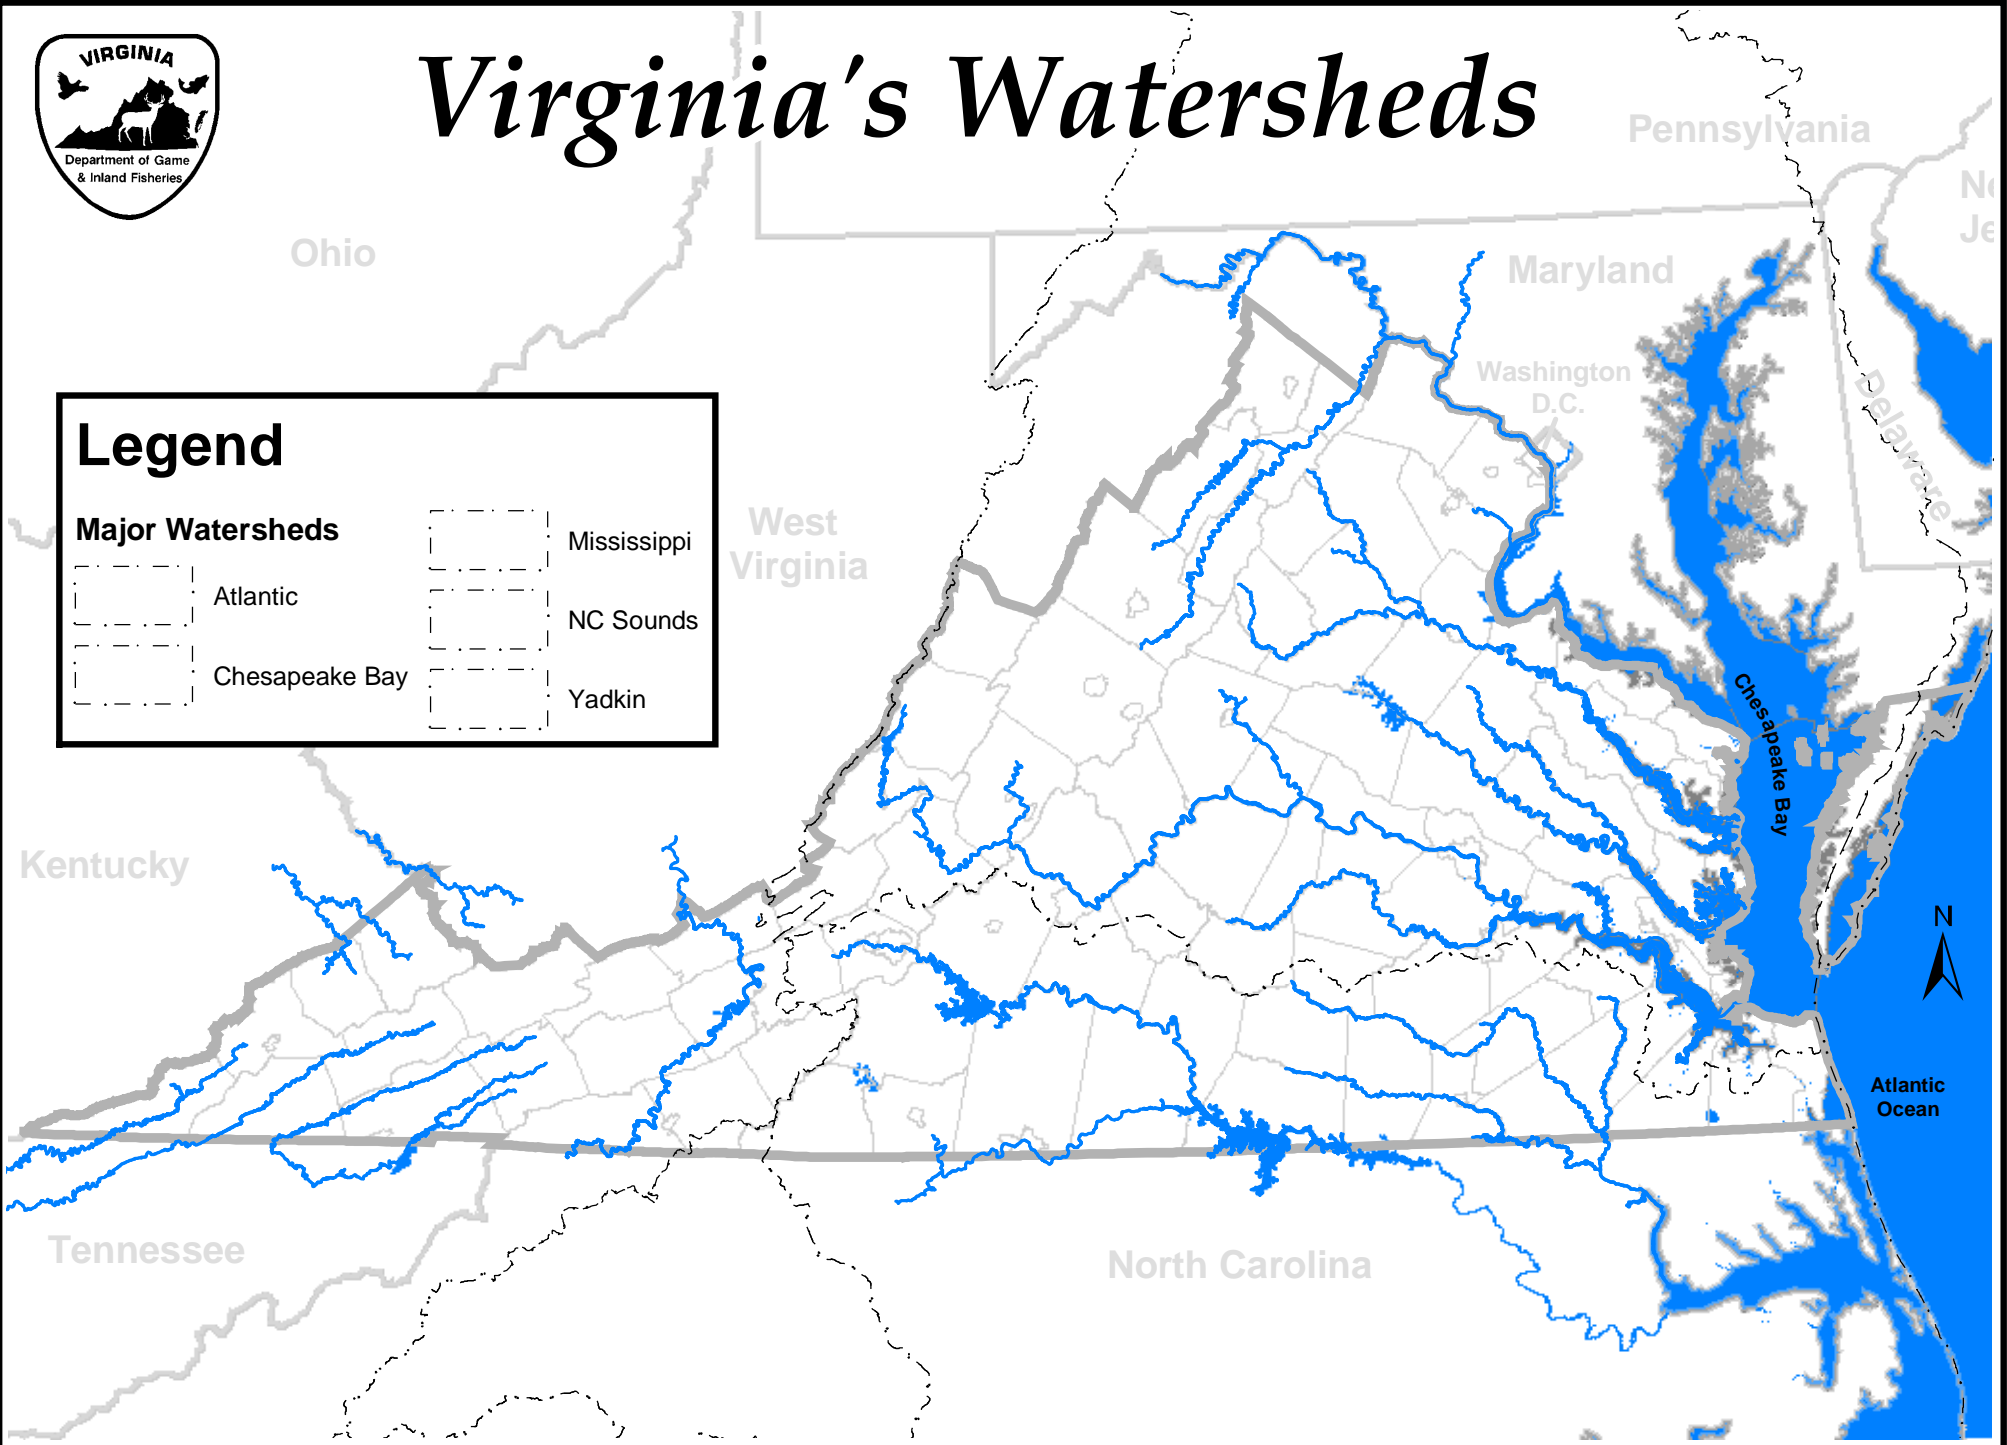

Virginia's Watersheds

Legend

Major Watersheds

	Atlantic		Mississippi
	Chesapeake Bay		NC Sounds
			Yadkin

Color each Virginia watershed a different color and label the major rivers